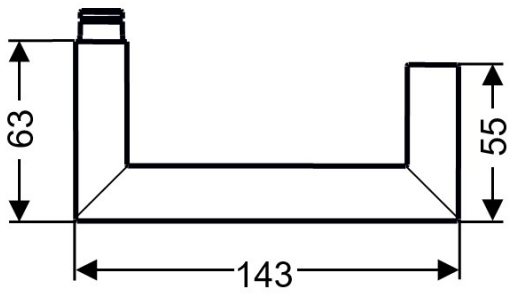

Base Material

- Made from stainless steel.

Finish Details

- Matt black finish.

Operation

- Both levers are sprung to ensure the lever always returns to its starting position.

Size Information

- Rose Diameter - 52mm
- Rose Thickness - 10mm

Spindle Size

- 8mm x 8mm square - UK Standard.

Fixings

- Concealed bolt together fixings via male and female bolts.
- Grub screw fixing to spindle for extra strength once fitted to the door.
- Comes supplied with male and female bolt through fixings and 8mm spindle.