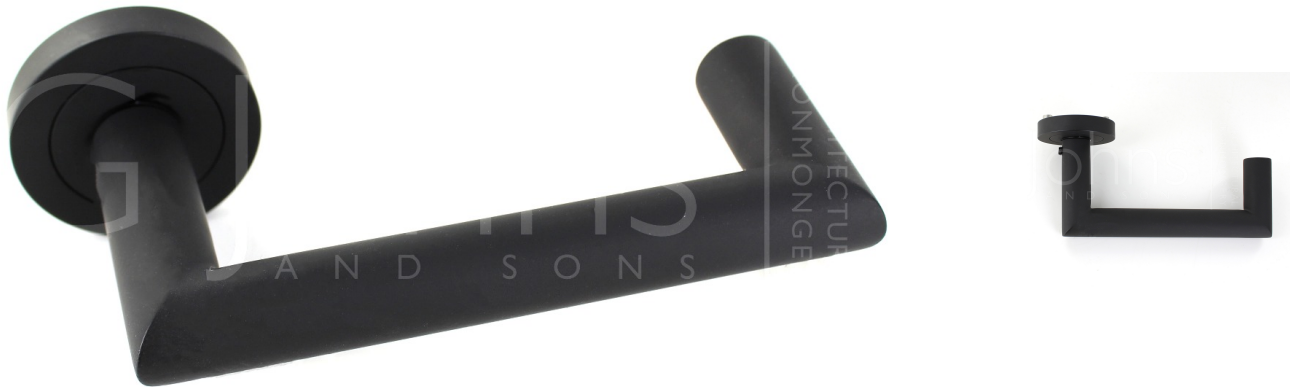

48320.1 - Contemporary Design Return To Door Safety Lever Handles On Round Rose - BS8300 / ADM Approved - Fire Rated - Matt Black

Product Images

Description

- Modern design return to door round rose lever handles.
- Matt black finish.
- Meets the dimensional requirements of BS8300 and Approved Doc M (ADM)
- Safety pattern with mitred corners - contemporary design.
- FD30 / FD60 fire rated
- Suitable for residential or commercial use.
- Concealed bolt through fixings via three piece rose.

- Matching matt black accessories available including Standard escutcheons (keyhole covers), Euro profile escutcheons and a bathroom turn & release set.

How To Order Lever Handles With A Rose

- **For Non-Locking Doors** - 1 x (Pair) Lever Handles Only

Base Material

- Made from stainless steel.

Finish Details

- Matt black finish.

Operation

- Both levers are sprung to ensure the lever always returns to its starting position.

Size Information

- Rose Diameter - 52mm
- Rose Thickness - 10mm

Spindle Size

- 8mm x 8mm square - UK Standard.

Fixings

- Concealed bolt together fixings via male and female bolts.
- Grub screw fixing to spindle for extra strength once fitted to the door.
- Comes supplied with male and female bolt through fixings and 8mm spindle.