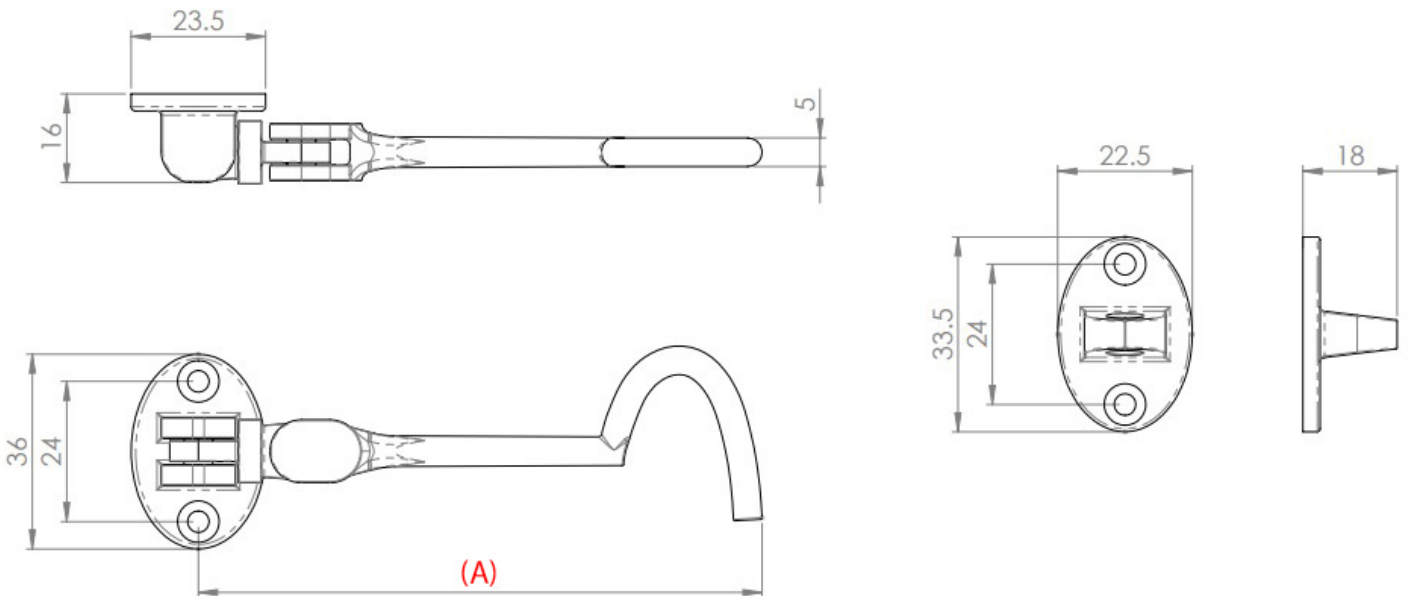

Cabin Hook - Available In Five Sizes - Polished Chrome

Product Images

Description

- Hold open cabin hook

Finish

- Polished Chrome

Dimensions

	48321.1	48321.2	48321.3	48321.4	48321.5
Length (A)	102mm	152mm	203mm	254mm	300mm
Projection	16mm	16mm	16mm	16mm	16mm

Important Information Before You Buy

- Sold individually (each)
- Comes With keep (eye)
- Supplied with fixings

Products in this set

48321.1 - Cabin Hook - Polished Chrome - 102mm - Each

48321.2 - Cabin Hook - Polished Chrome - 152mm - Each