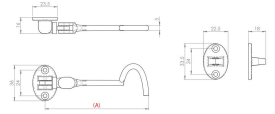

Cabin Hook - Available In Five Sizes - Polished Chrome

Product Images

Description

- Hold open cabin hook

Finish

- Polished Chrome

Dimensions

	48321.1	48321.2	48321.3	48321.4	48321.5
Length (A)	102mm	152mm	203mm	254mm	300mm
Projection	16mm	16mm	16mm	16mm	16mm