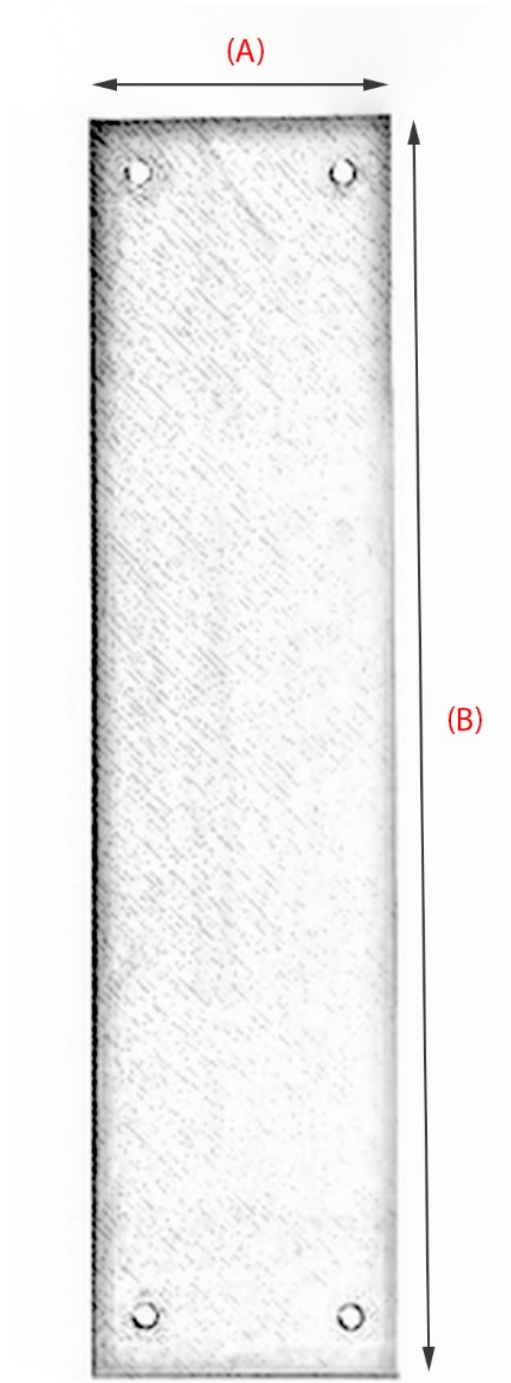


Flat Style Finger Plate - Face Fixed - Three Sizes Available - Polished Brass (Lacquered)

Product Images

Description

- Flat style finger plate
- Squared corners
- Screw fixed with 4 Slotted screws

Base material

- Solid Brass

Finish

- Polished Brass (Lacquered)

Dimensions

Item	Height (B)	Width (A)	Thickness
48323.1	305mm	76mm	1.2mm

48323.2 350mm 76mm 1.2mm

48323.3 500mm 76mm 1.2mm

Important Info Before You Buy

See below example diagram

Products in this set

48323.1 - Flat Style Finger Plate - Face Fixed - 305mm Length x 76mm Width - Polished Brass (Lacquered) - Each

48323.2 - Flat Style Finger Plate - Face Fixed - 350mm Length x 76mm Width - Polished Brass (Lacquered) - Each

48323.3 - Flat Style Finger Plate - Face Fixed - 500mm Length x 76mm Width - Polished Brass (Lacquered) - Each