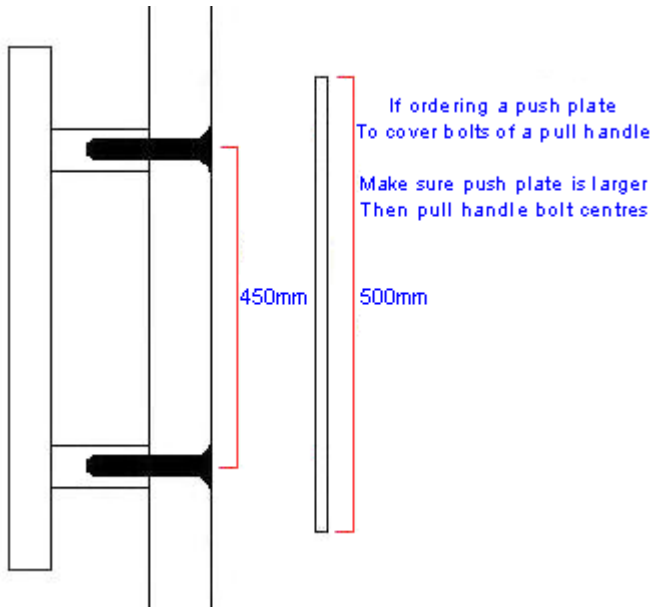


Flat Style Finger Plate - Face Fixed - Three Sizes Available - Polished Brass (Lacquered)

Product Images

Description

- Flat style finger plate
- Squared corners
- Screw fixed with 4 Slotted screws

Base material

- Solid Brass

Finish

- Polished Brass (Lacquered)

Dimensions

Item	Height (B)	Width (A)	Thickness
48323.1	305mm	76mm	1.2mm

48323.2 350mm 76mm 1.2mm

48323.3 500mm 76mm 1.2mm

Important Info Before You Buy

See below example diagram

Products in this set

48323.1 - Flat Style Finger Plate - Face Fixed - 305mm Length x 76mm Width - Polished Brass (Lacquered) - Each

48323.2 - Flat Style Finger Plate - Face Fixed - 350mm Length x 76mm Width - Polished Brass (Lacquered) - Each

48323.3 - Flat Style Finger Plate - Face Fixed - 500mm Length x 76mm Width - Polished Brass (Lacquered) - Each