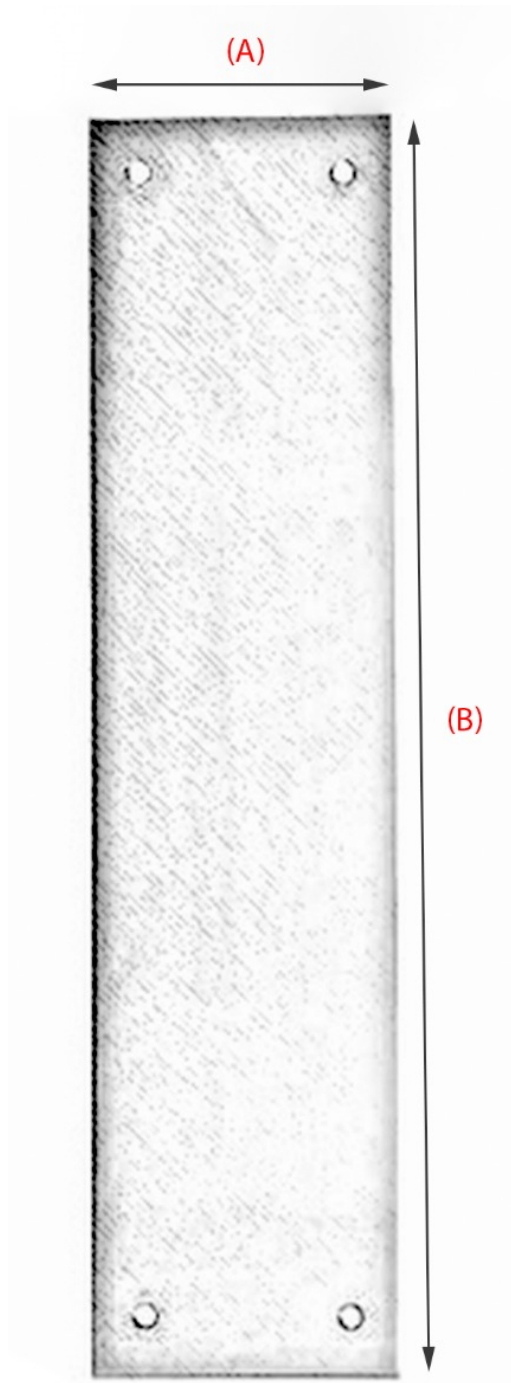


Flat Style Finger Plate - Face Fixed - Three Sizes Available - Polished Chrome

Product Images

Description

- Flat style finger plate
- Squared corners
- Screw fixed with 4 Slotted screws

Base material

- Solid Brass

Finish

- Polished Chrome

Dimensions

Item	Height (B)	Width (A)	Thickness
48324.1	305mm	76mm	1.2mm

48324.2 350mm 76mm 1.2mm

48324.3 500mm 76mm 1.2mm

Important Info Before You Buy

- Suitable for wooden doors
- Sold individually

See below example diagram

Products in this set

48324.1 - Flat Style Finger Plate - Face Fixed - 305mm Length x 76mm Width - Polished Chrome - Each

48324.2 - Flat Style Finger Plate - Face Fixed - 350mm Length x 76mm Width - Polished Chrome - Each

48324.3 - Flat Style Finger Plate - Face Fixed - 500mm Length x 76mm Width - Polished Chrome - Each