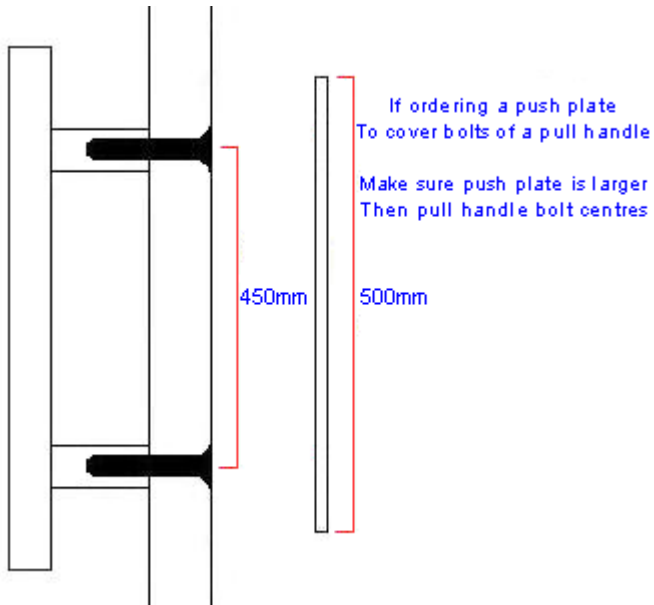


Flat Style Finger Plate - Face Fixed - Three Sizes Available - Polished Chrome

Product Images

Description

- Flat style finger plate
- Squared corners
- Screw fixed with 4 Slotted screws

Base material

- Solid Brass

Finish

- Polished Chrome

Dimensions

Item	Height (B)	Width (A)	Thickness
48324.1	305mm	76mm	1.2mm

48324.2 350mm 76mm 1.2mm

48324.3 500mm 76mm 1.2mm

Important Info Before You Buy

- Suitable for wooden doors
- Sold individually

See below example diagram

Products in this set

48324.1 - Flat Style Finger Plate - Face Fixed - 305mm Length x 76mm Width - Polished Chrome - Each

48324.2 - Flat Style Finger Plate - Face Fixed - 350mm Length x 76mm Width - Polished Chrome - Each

48324.3 - Flat Style Finger Plate - Face Fixed - 500mm Length x 76mm Width - Polished Chrome - Each