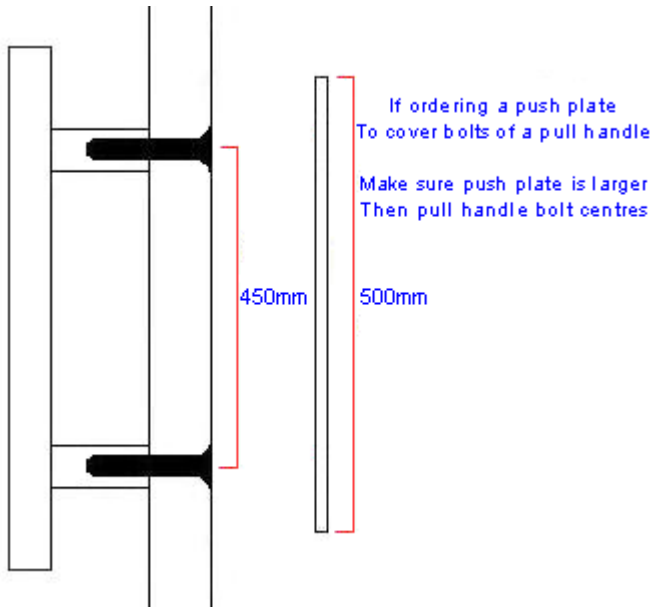


Flat Style Finger Plate - Face Fixed - Three Sizes Available - Satin Brass (Lacquered)

Product Images

Description

- Flat style finger plate
- Squared corners
- Screw fixed with 4 Slotted screws

Base material

- Solid Brass

Finish

- Satin Brass (Lacquered)

Dimensions

Item	Height (B)	Width (A)	Thickness
48326.1	305mm	76mm	1.2mm

48326.2 350mm 76mm 1.2mm

48326.3 500mm 76mm 1.2mm

Important Info Before You Buy

See below example diagram

Products in this set

48326.1 - Flat Style Finger Plate - Face Fixed - 305mm Length x 76mm Width - Satin Brass (Lacquered) - Each

48326.2 - Flat Style Finger Plate - Face Fixed - 350mm Length x 76mm Width - Satin Brass (Lacquered) - Each

48326.3 - Flat Style Finger Plate - Face Fixed - 500mm Length x 76mm Width - Satin Brass (Lacquered) - Each