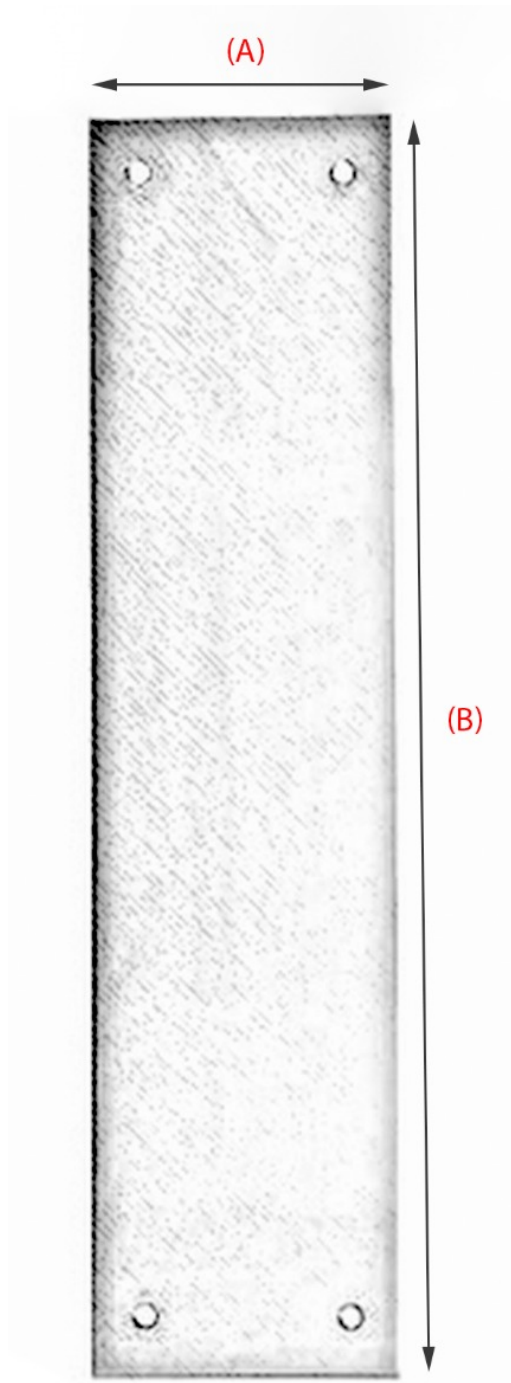


Flat Style Finger Plate - Face Fixed - Three Sizes Available - Satin Brass (Lacquered)

Product Images

Description

- Flat style finger plate
- Squared corners
- Screw fixed with 4 Slotted screws

Base material

- Solid Brass

Finish

- Satin Brass (Lacquered)

Dimensions

Item	Height (B)	Width (A)	Thickness
48326.1	305mm	76mm	1.2mm

48326.2 350mm 76mm 1.2mm

48326.3 500mm 76mm 1.2mm

Important Info Before You Buy

See below example diagram

Products in this set

48326.1 - Flat Style Finger Plate - Face Fixed - 305mm Length x 76mm Width - Satin Brass (Lacquered) - Each

48326.2 - Flat Style Finger Plate - Face Fixed - 350mm Length x 76mm Width - Satin Brass (Lacquered) - Each

48326.3 - Flat Style Finger Plate - Face Fixed - 500mm Length x 76mm Width - Satin Brass (Lacquered) - Each