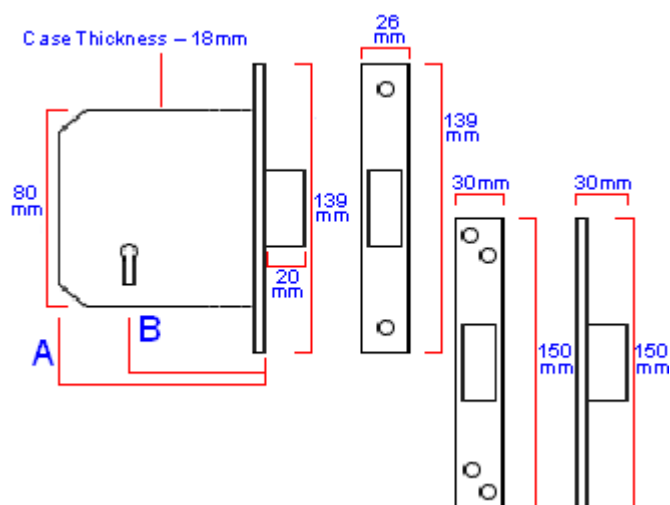

Operation

- Key operation from both sides.

- Key differed - if ordering more than one, each lock will come with different keys.
- Suitable for use on timber doors.

Features

- Heavy duty lock case.
- Solid stainless steel deadbolt.
- 20mm bolt throw with a single turn of a key.

Security Level

- Tested to BS EN 12209 the British / European standard requirements and testing methods covering locks and latches. Classification number **2H810F7KD0B**
- Stainless steel deadbolt with 20mm throw (bolt is thrown 20mm via one turn of the key only).
- Police preferred specification - Secured By Design (SBD) approved.
- High security, suitable for use on external front doors.

Finish

- Matt Black

Dimensions

Item Code Lock Case Depth (A) Backset To Keyhole (B)

48332.1	64mm	44mm
48332.2	76mm	57mm

Standards This Product Conforms To

- Police preferred specification - Secured By Design (SBD) approved.
- Kite marked - This lock meets the current British standard for locks fitted to external doors, including front doors.
- Insurance approved.
- Tested and passed to BS 3621:2007. The British standard requirements and test methods covering thief resistant lock assemblies with key egress (key egress - operating the lock via key from the inside of the door).
- Lock case tested and passed to BS EN 12209. The British / European standard requirements and test methods covering locks and latches. Classification number - **2H810F7KD0B**.