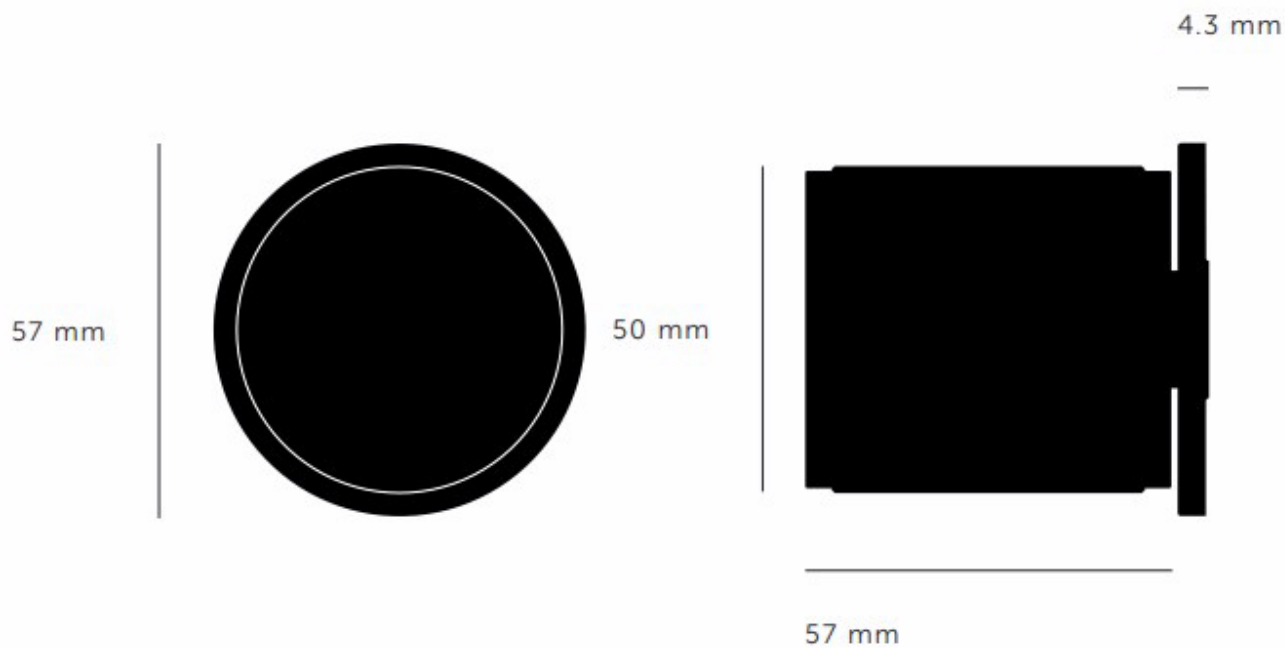

Dimensions

- Knob - 50mm Diameter
- Rose - 57mm Diameter x 4mm
- Lever - 158mm x 22mm
- 8mm x 8mm square - UK Standard.
- Suits doors 35mm - 44mm thick.

Fixings

- Concealed bolt together fixings via male and female bolts
- Grub screw fixing to spindle for extra strength once fitted to the door
- Supplied with male and female bolt through fixings and 8mm spindle