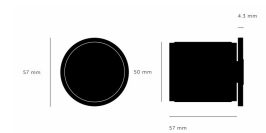

Buster & Punch Diamond Cut Knurled Pattern Cylinder Shape Mortice Door Knobs - Black

Product Images

Description

- Buster & Punch Diamond cut knurled pattern cylinder shape mortice door knobs, black finish.
- 50mm diameter knob with diamond cut cross knurl pattern grip.
- Suitable for residential use.
- Slim 4mm thick rose.
- **We highly recommend using a latch with at least an 82mm backset with these door knobs.**

Dimensions

- Knob - 50mm Diameter
- Rose - 57mm Diameter x 4mm
- Lever - 158mm x 22mm
- 8mm x 8mm square - UK Standard.
- Suits doors 35mm - 44mm thick.

Fixings

- Concealed bolt together fixings via male and female bolts
- Grub screw fixing to spindle for extra strength once fitted to the door
- Supplied with male and female bolt through fixings and 8mm spindle