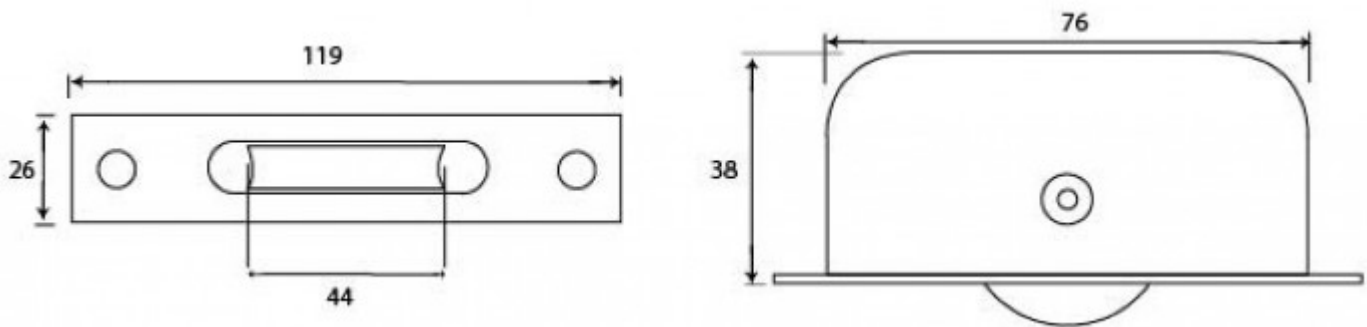


Ball Bearing Pulley - Square Forend - For Sliding Sash Windows Dark Bronze (Lacquered)

Product Images

Description

- Sliding sash window ball bearings pulley wheel
- Dark bronze finish
- Can take up to 75kg per pair

Finish

- Dark bronze

Dimensions

- Overall Size: 119mm x 26mm
- Depth: 38mm
- Wheel Diameter: 44mm

Important Info Before You Buy

- Suitable for wooden sliding sash windows
- SOLD INDIVIDUALLY

Products in this set