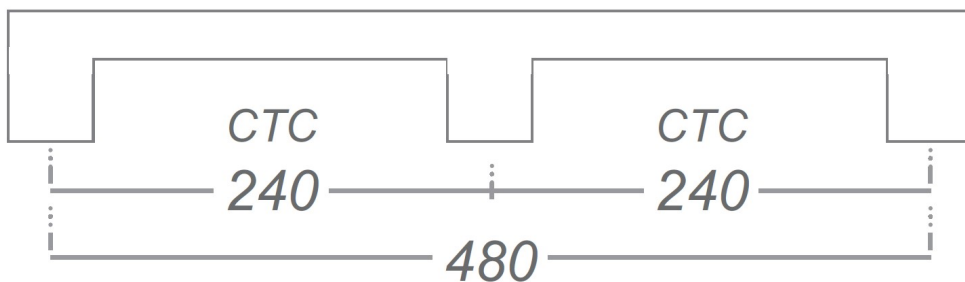


Slim Rectangular Section Cupboard Door / Drawer Pull Handle - Available In Seven Sizes - Matt Black

Product Images

Description

- Slim rectangular section cabinet pull handle
- Supplied with M4 fixing bolts
- Ideal for use on contemporary units including, kitchen cabinet doors, wardrobes, cupboard doors and drawers

Size Details

- Available In Seven Sizes

Item code	Length	Width	Fixing Centres	Base Size	Projection
48352.1	106mm	10mm	96mm	20mm x 10mm	30mm
48352.2	128mm	10mm	128mm	20mm x 10mm	30mm
48352.3	172mm	10mm	160mm	20mm x 10mm	30mm
48352.4	212mm	10mm	192mm	20mm x 10mm	30mm
48352.5	256mm	10mm	256mm	20mm x 10mm	30mm
48352.6	340mm	10mm	320mm	20mm x 10mm	30mm
48352.7	500mm	10mm	480mm*	20mm x 10mm	30mm

48352.7 Fixing Centres Below

Base Material

- Made from solid brass

Finish Details

- Satin nickel

Fixings

- This handle is fitted via M4 bolts from the rear of the door / drawer - see below diagram

- Bolt through fixings provide a superior strong fixing allowing this handle to be fitted to tall or heavy doors
- Supplied with M4 (diameter) x 25mm (long) bolts - Suitable for use on 18mm thick doors
- For doors thicker than 18mm, longer M4 fixing bolts are available to buy separately

Usage

- Suitable for internal use

Unit Of Sale

- This cabinet handle is sold individually - (Each)

Products in this set

48352.1 - Slim Rectangular Section Cupboard Door / Drawer Pull Handle - 116mm Length (96mm Fixing Centres) - Matt Black - Each