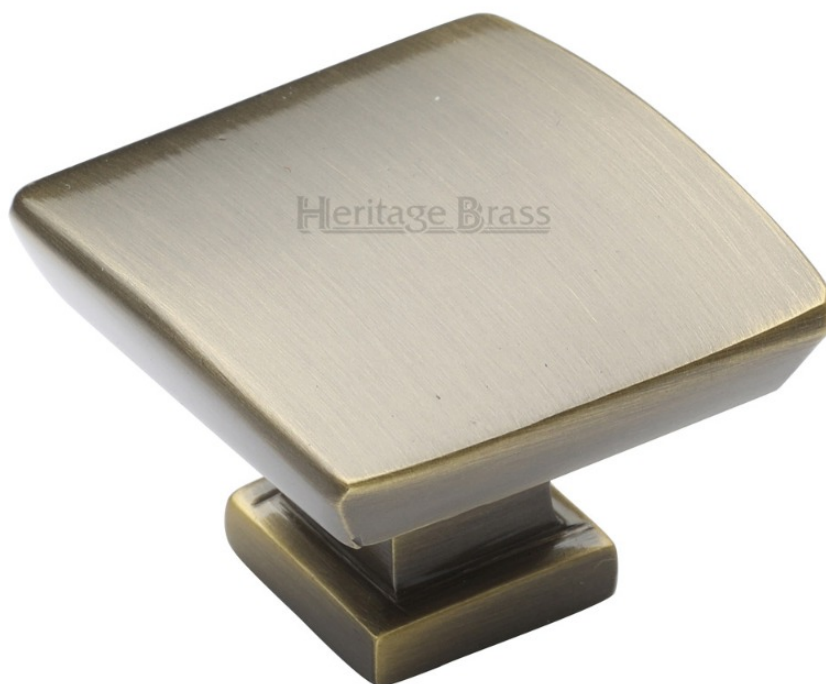

Square Domed Shaped Cupboard Knob - Available In Two Sizes - Antique Brass (Gloss Lacquered)

Product Images

Description

- Cupboard door knobs made from solid brass
- High architectural quality range, each knob is made from solid brass giving the item a heavy luxurious feel
- This popular design is ideal for use on kitchen cabinet doors, wardrobes, cupboard doors and drawers

Size Details

- Available in 2 sizes

Knob Diameter	Backplate (Rose) Diameter	Projection From Door
25mm	16mm	24mm
35mm	16mm	24mm

Base Material

- Made from solid brass

Finish Details

- Light Antique Brass

Fixings

- This cupboard knob is fitted via a M4 bolt from the rear of the door / drawer - see below diagram

- Bolt through fixings provide a superior strong fixing allowing this knob to be fitted to tall or heavy doors
- Comes supplied with a 25mm long bolt - suitable for use on 18mm thick doors
- For doors thicker than 18mm, longer M4 fixing bolts are available to buy separately

48479.2 - Square Domed Shaped Cupboard Knob - 35mm Diameter - Antique Brass (Gloss Lacquered) - Each