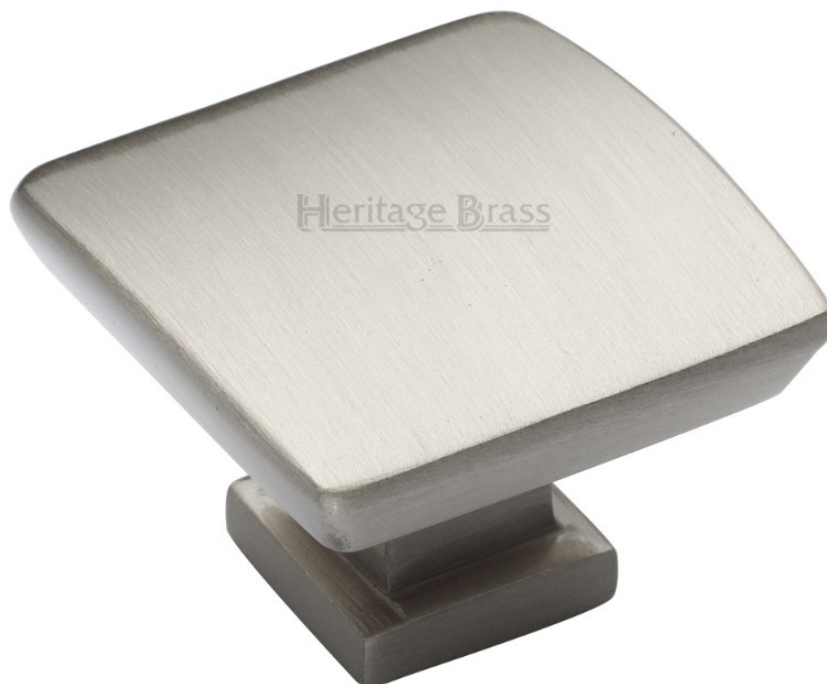

Square Domed Shaped Cupboard Knob - Available In Two Sizes - Satin Nickel

Product Images

Description

- Cupboard door knobs made from solid brass
- High architectural quality range, each knob is made from solid brass giving the item a heavy luxurious feel
- This popular design is ideal for use on kitchen cabinet doors, wardrobes, cupboard doors and drawers

Size Details

- Available in 2 sizes

Knob Diameter	Backplate (Rose) Diameter	Projection From Door
25mm	16mm	24mm
35mm	16mm	24mm

Base Material

- Made from solid brass

Finish Details

- Satin Nickel

Fixings

Usage

- Suitable for internal use.
- For doors thicker than 18mm please purchase longer M4 fixing bolts

Unit Of Sale

- These cupboard knobs are sold individually - Each

Products in this set

48485.1 - Square Domed Shaped Cupboard Knob - 25mm Diameter - Satin Nickel - Each

48485.2 - Square Domed Shaped Cupboard Knob - 35mm Diameter - Satin Nickel - Each