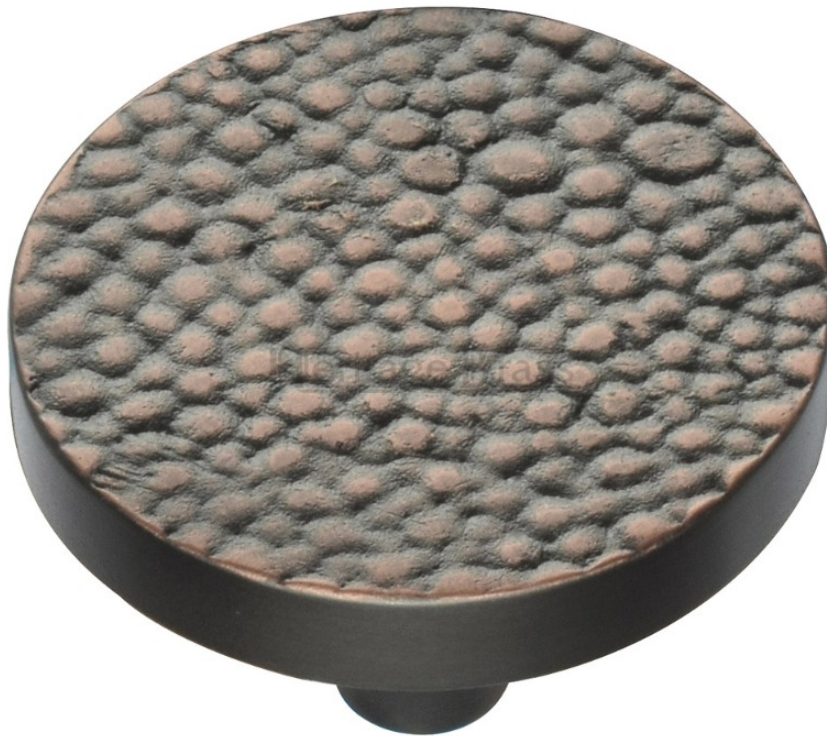

## Round Stingray Pattern Cupboard Knob - Available In Two Sizes - Aged Copper

## Description

---

- Cupboard door knobs made from solid brass
- High architectural quality range, each knob is made from solid brass giving the item a heavy luxurious feel
- This popular design is ideal for use on kitchen cabinet doors, wardrobes, cupboard doors and drawers

## Base Material

- Made from solid brass

## Finish Details

- Aged Copper