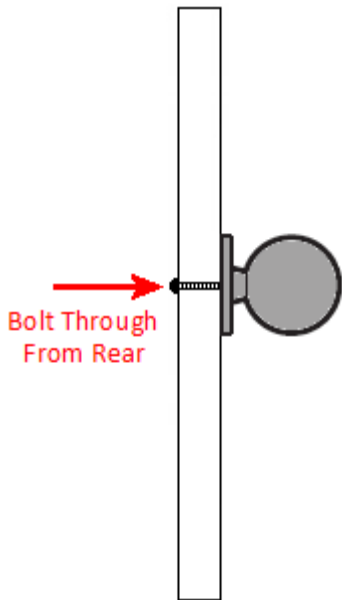


Clear Faceted Shape Glass Cupboard Knobs - 3 Sizes - With Polished Brass Rose

Product Images

Description

- Faceted shape cut glass style cupboard door knobs made from a clear / transparent glass with a shiny polished brass back plate.
- This popular glass range is ideal for use on classic or contemporary units including, kitchen cabinet doors, wardrobes, cupboard doors and drawers.
- Available in 3 sizes from a small 25mm diameter up to a larger 40mm diameter.

Size Details

Item Code	Knob Diameter	Backplate (Rose) Diameter	Projection From Door
20031.1	25mm	20mm	35mm
20031.2	30mm	26mm	43mm
20031.3	40mm	28mm	54mm

Base Material

- Knob made from clear glass.
- Backplate (rose) made from solid brass.

Fixings

- This cupboard knob is fitted via a M4 bolt from the rear of the door / drawer - see below diagram.

- Bolt through fixings provide a superior strong fixing allowing this knob to be fitted to tall or heavy doors.
- Comes supplied with a 25mm long bolt - suitable for use on 18mm thick doors.
- For doors thicker than 18mm, longer M4 fixing bolts are available to buy separately. (See related products below.)