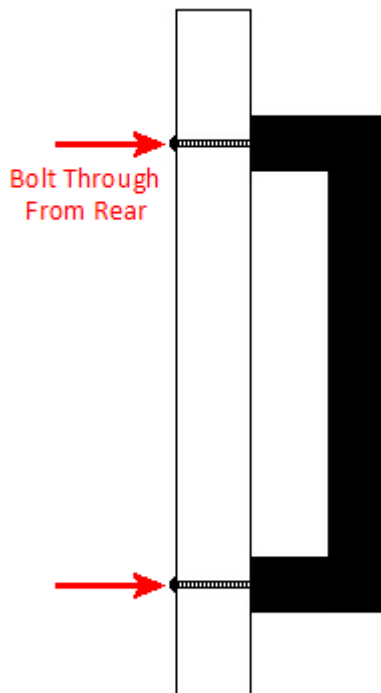

## Fixings

- This handle is fitted via M4 bolts from the rear of the door / drawer - see below diagram

- Bolt through fixings provide a superior strong fixing allowing this handle to be fitted to tall or heavy doors
- Supplied with M4 (diameter) x 25mm (long) bolts - Suitable for use on 18mm thick doors
- For doors thicker than 18mm, longer M4 fixing bolts are available to buy separately (Product 30176)