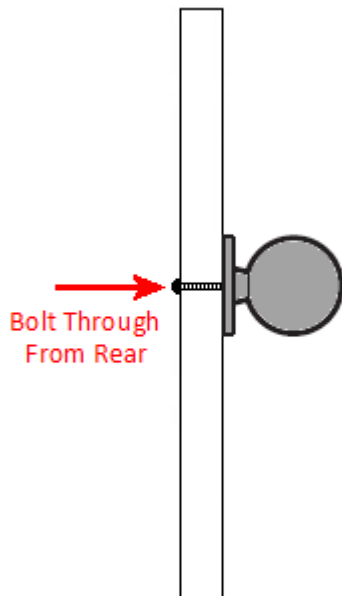


Clear Glass Ball Shape Cupboard Knobs - 3 Sizes - With Polished Chrome Rose

Product Images

Description

- Ball shape cupboard door knobs made from a clear / transparent glass with a shiny polished chrome plated back plate.
- This popular glass range is ideal for use on classic or contemporary units including, kitchen cabinet doors, wardrobes, cupboard doors and drawers.
- Available in 3 sizes from a small 25mm diameter up to a larger 35mm diameter.

Size Details

Item Code	Knob Diameter	Backplate (Rose) Diameter	Projection From Door
20032.1	25mm	20mm	36mm
20032.2	30mm	26mm	43mm
20032.3	35mm	26mm	48mm

Base Material

- Knob made from clear glass.
- Backplate (rose) made from solid brass.

Finish Details

- Clear / transparent glass knob.
- Polished chrome plated rose - a highly shiny, smooth, mirror like finish with a very slight blue tint.
- The solid brass base material has been highly polished and chrome plated to produce this finish.

Alternative Finishes Available

- Satin chrome
- Polished brass

Fixings

- This cupboard knob is fitted via a M4 bolt from the rear of the door / drawer - see below diagram.

- Bolt through fixings provide a superior strong fixing allowing this knob to be fitted to tall or heavy doors.
- Comes supplied with a 25mm long bolt - suitable for use on 18mm thick doors.
- For doors thicker than 18mm, longer M4 fixing bolts are available to buy separately. (See related products below.)