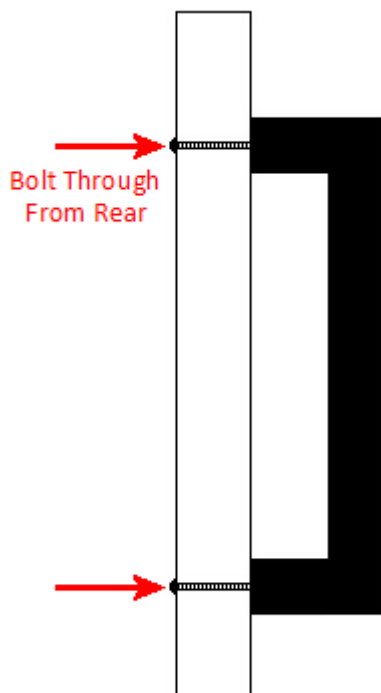

Square Weaved Pattern Cabinet Pull Handle - Available In Three Sizes - Aged Nickel

Product Images

Description

- Ideal for use on kitchen cabinet doors, wardrobes, cupboard doors and drawers

Base Material

- Made from solid brass

Finish Details

- Aged Nickel

Size Details

- Available in three lengths

Overall Length	Fixing Centres	Projection
128mm	96mm	26mm
188mm	128mm	26mm
220mm	160mm	26mm

Fixings

- This handle is fitted via M4 bolts from the rear of the door / drawer - see below diagram

- Bolt through fixings provide a superior strong fixing allowing this handle to be fitted to tall or heavy doors
- Supplied with M4 (diameter) x 25mm (long) bolts - Suitable for use on 18mm thick doors
- For doors thicker than 18mm, longer M4 fixing bolts are available to buy separately (Product 30176)

Usage

- Suitable for internal use

Unit Of Sale

- This Cabinet Pull Handle is sold individually - Each

Products in this set

48578.1 - Square Weaved Pattern Cabinet Pull Handle - 128mm Overall Length (96mm Fixing Centres) - Aged Nickel - Each