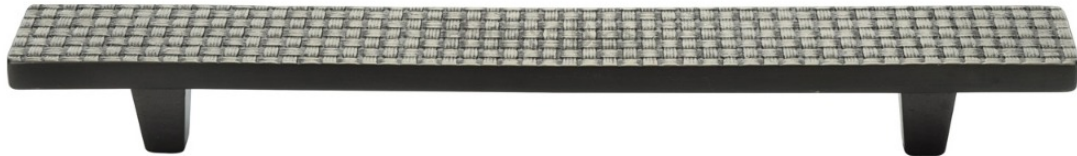

Square Weaved Pattern Cabinet Pull Handle - Available In Three Sizes - Aged Nickel

Product Images

Description

- Ideal for use on kitchen cabinet doors, wardrobes, cupboard doors and drawers

Base Material

- Made from solid brass

Finish Details

- Aged Nickel

Size Details

- Available in three lengths

Overall Length	Fixing Centres	Projection
128mm	96mm	26mm
188mm	128mm	26mm
220mm	160mm	26mm

Fixings

- This handle is fitted via M4 bolts from the rear of the door / drawer - see below diagram

- Bolt through fixings provide a superior strong fixing allowing this handle to be fitted to tall or heavy doors
- Supplied with M4 (diameter) x 25mm (long) bolts - Suitable for use on 18mm thick doors
- For doors thicker than 18mm, longer M4 fixing bolts are available to buy separately (Product 30176)

Usage

- Suitable for internal use

Unit Of Sale

- This Cabinet Pull Handle is sold individually - Each

Products in this set

48578.1 - Square Weaved Pattern Cabinet Pull Handle - 128mm Overall Length (96mm Fixing Centres) - Aged Nickel - Each