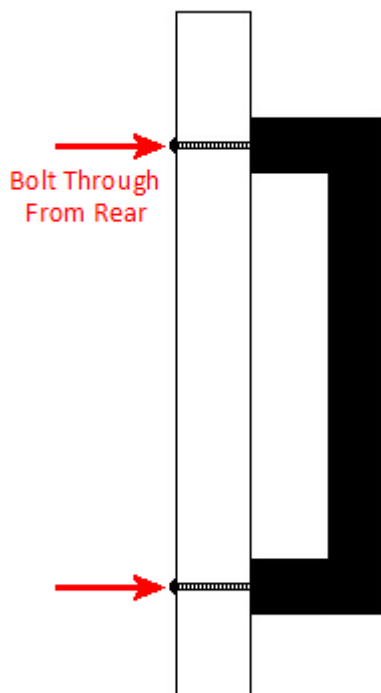


Square Weaved Pattern Cabinet Pull Handle - Available In Three Sizes - Aged Copper

Product Images

Description

- Ideal for use on kitchen cabinet doors, wardrobes, cupboard doors and drawers

Base Material

- Made from solid brass

Finish Details

- Aged Copper

Size Details

- Available in three lengths

Overall Length	Fixing Centres	Projection
128mm	96mm	26mm
188mm	128mm	26mm
220mm	160mm	26mm

Fixings

- This handle is fitted via M4 bolts from the rear of the door / drawer - see below diagram

- Bolt through fixings provide a superior strong fixing allowing this handle to be fitted to tall or heavy doors
- Supplied with M4 (diameter) x 25mm (long) bolts - Suitable for use on 18mm thick doors
- For doors thicker than 18mm, longer M4 fixing bolts are available to buy separately (Product 30176)

Usage

- Suitable for internal use

Unit Of Sale

- This Cabinet Pull Handle is sold individually - Each

Products in this set

48579.1 - Square Weaved Pattern Cabinet Pull Handle - 128mm Overall Length (96mm Fixing Centres) - Aged Copper - Each