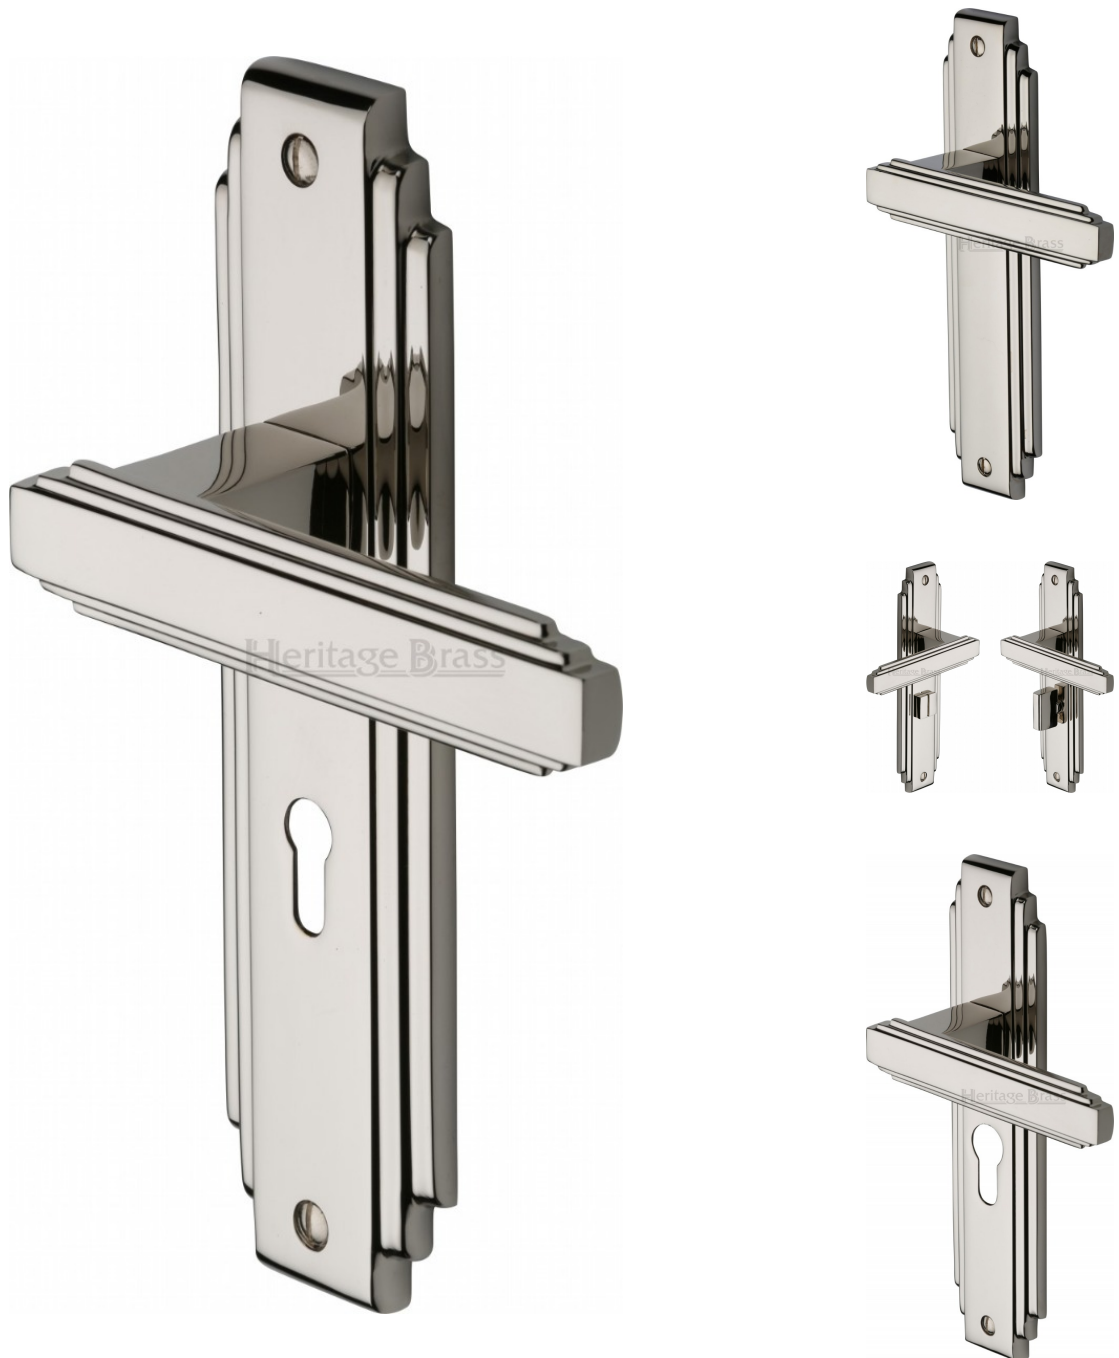

Astoria Lever Door Handles On A Backplate - Polished Nickel

Product Images

Description

- Available in various plate designs including latch set for non locking doors, lock set for key locking doors, bathroom set that locks via a thumbturn and can be released in an emergency via a coin release on the outside handle, and a euro profile set for use with euro profile cylinders.

Plate Styles Available

- Lever Latch Set - (Plain Plates)

- Lever Lock Set - (Plates With Key Holes)

- Bathroom Lever Set - (With Turn & Emergency Release)

- Euro Profile Lever Set - (For Use With Euro Cylinders)

Finish Details

- Polished Nickel

Operation

- Both levers are sprung to ensure the lever always returns to its starting position

Back Plate Size

- 204mm x 49mm

Spindle Size

- 8mm x 8mm square - UK Standard

Fixings

- Comes supplied with matching wood screws and spindle

Usage

- Suitable for domestic or light commercial use
- Suitable for internal or external use.

Unit Of Sale

- Sold in pairs
- (One pair consists of 1x left hand and 1x right hand)