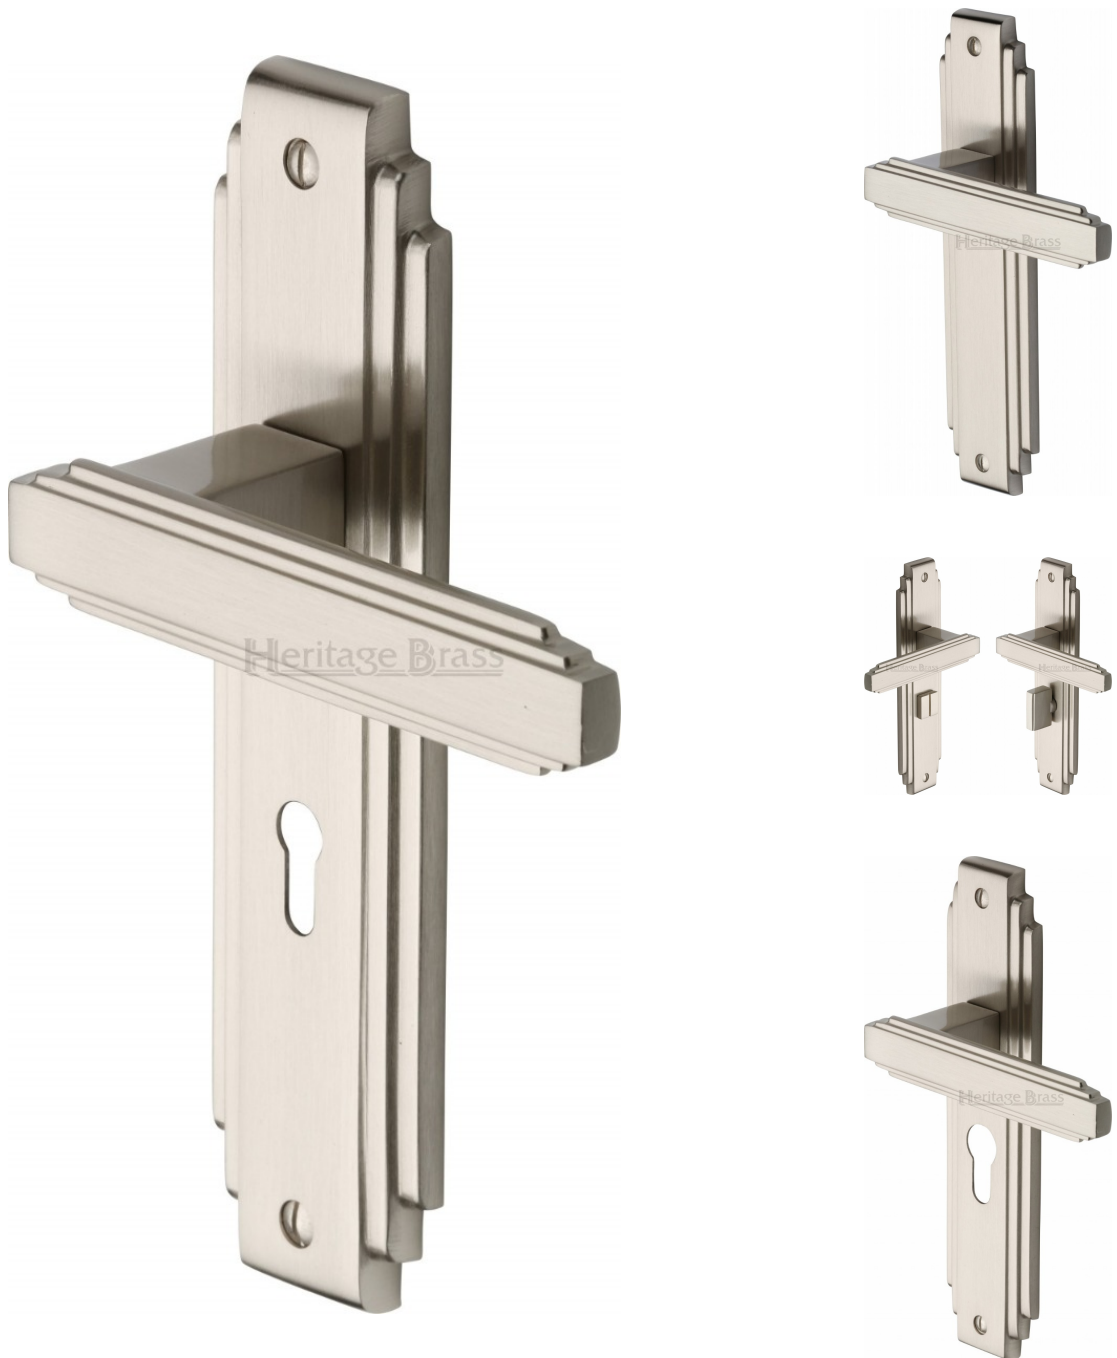

Astoria Lever Door Handles On A Backplate - Satin Nickel

Product Images

Description

- Available in various plate designs including latch set for non locking doors, lock set for key locking doors, bathroom set that locks via a thumbturn and can be released in an emergency via a coin release on the outside handle, and a euro profile set for use with euro profile cylinders.

Plate Styles Available

- Lever Latch Set - (Plain Plates)

- Lever Lock Set - (Plates With Key Holes)

- Bathroom Lever Set - (With Turn & Emergency Release)

- Euro Profile Lever Set - (For Use With Euro Cylinders)

Finish Details

- Satin Nickel

Operation

- Both levers are sprung to ensure the lever always returns to its starting position

Back Plate Size

- 204mm x 49mm

Spindle Size

- 8mm x 8mm square - UK Standard

Fixings

- Comes supplied with matching wood screws and spindle

Usage

- Suitable for domestic or light commercial use
- Suitable for internal or external use.

Unit Of Sale

- Sold in pairs
- (One pair consists of 1x left hand and 1x right hand)