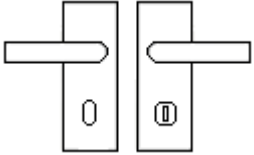

Plate Styles Available

- Lever Latch Set - (Plain Plates)

- Lever Lock Set - (Plates With Key Holes)

- Bathroom Lever Set - (With Turn & Emergency Release)

- Euro Profile Lever Set - (For Use With Euro Cylinders)

Base Material

- Made from solid brass.

Finish Details

- Dual finish - satin chrome (brushed finish) backplate with shiny polished chrome plated edges and lever.

Operation

- Both levers are sprung to ensure the lever always returns to its starting position

Back Plate Size

- 153mm x 49mm

Spindle Size

- 8mm x 8mm square - UK Standard.

Fixings

- Comes supplied with matching wood screws and spindle.

Usage

- Suitable for domestic use.
- Suitable for internal or external use.