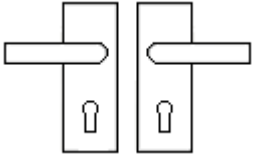


Hilton Lever Suite - Dual Finish Door Handles With A Wide Backplate - Satin Chrome & Polished Chrome

Product Images

Description

- The Hilton lever suite from M Marcus is one of our most popular designs of door handles. The simple contemporary design and the 49mm wide backplate make this handle ideal for those looking to cover old marks left by existing door handles.
- The Hilton handle has a sweeping wing shaped lever fitted to a stepped rectangular backplate.

Plate Styles Available

- Lever Latch Set - (Plain Plates)

- Lever Lock Set - (Plates With Key Holes)

- Bathroom Lever Set - (With Turn & Emergency Release)

- Euro Profile Lever Set - (For Use With Euro Cylinders)

Back Plate Size

- 153mm x 49mm

Spindle Size

- 8mm x 8mm square - UK Standard.

Fixings

- Comes supplied with matching wood screws and spindle.

Usage

- Suitable for domestic use.
- Suitable for internal or external use.