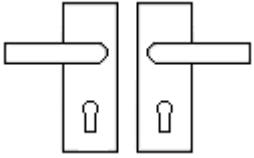


Hilton Lever Suite - Dual Finish Door Handles With A Wide Backplate - Satin Brass & Polished Brass

Product Images

Description

- The Hilton lever suite from M Marcus is one of our most popular designs of door handles. The simple contemporary design and the 49mm wide backplate make this handle ideal for those looking to cover old marks left by existing door handles.
- The Hilton handle has a sweeping wing shaped lever fitted to a stepped rectangular backplate.

Plate Styles Available

- Lever Latch Set - (Plain Plates)

- Lever Lock Set - (Plates With Key Holes)

- Bathroom Lever Set - (With Turn & Emergency Release)

- Euro Profile Lever Set - (For Use With Euro Cylinders)

Operation

- Both levers are sprung to ensure the lever always returns to its starting position

Back Plate Size

- 153mm x 49mm

Spindle Size

- 8mm x 8mm square - UK Standard.

Fixings

- Comes supplied with matching wood screws and spindle.