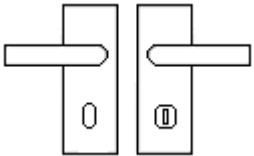

Plate Styles Available

- Lever Latch Set - (Plain Plates)

- Lever Lock Set - (Plates With Key Holes)

- Bathroom Lever Set - (With Turn & Emergency Release)

- Euro Profile Lever Set - (For Use With Euro Cylinders)

Operation

- Both levers are sprung to ensure the lever always returns to its starting position

Back Plate Size

- 153mm x 49mm

Spindle Size

- 8mm x 8mm square - UK Standard.

Fixings

- Comes supplied with matching wood screws and spindle.