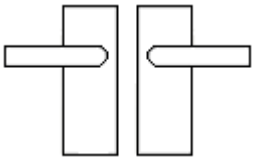

- Lever Lock Set - (Plates With Key Holes)