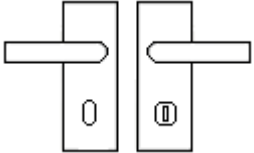

Plate Styles Available

- Lever Latch Set - (Plain Plates)

- Lever Lock Set - (Plates With Key Holes)

- Bathroom Lever Set - (With Turn & Emergency Release)

Base Material

- Made from solid brass.

Finish Details

Back Plate Size

- 185mm x 39mm

Spindle Size

- 8mm x 8mm square - UK Standard.

Fixings

- Comes supplied with matching wood screws and spindle.
- Grub screw fitting to spindle for extra strength.

Usage

- Suitable for domestic or light commercial use.
- Suitable for internal or external use.