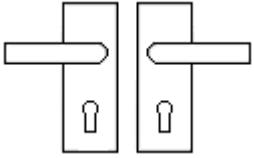

- Bathroom Lever Set - (With Turn & Emergency Release)