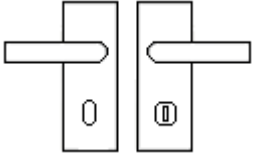

Plate Styles Available

- Lever Latch Set - (Plain Plates)

- Lever Lock Set - (Plates With Key Holes)

- Bathroom Lever Set - (With Turn & Emergency Release)

Base Material

- Made from solid brass.

Finish Details

- Dual finish - polished chrome plated to produce a shiny mirror like finish and satin chrome (satin chrome is dull brushed finish).

Operation

- Both levers are sprung to ensure the lever always returns to its starting position

Back Plate Size

- 185mm x 39mm

Spindle Size

- 8mm x 8mm square - UK Standard.

Fixings

- Comes supplied with matching wood screws and spindle.
- Grub screw fitting to spindle for extra strength.

Usage

- Suitable for domestic or light commercial use.
- Suitable for internal or external use.