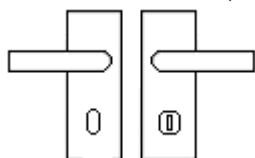


Savoy Lever Door Handles On A Backplate - Satin Brass (Lacquered)

Product Images

Description

- Available in various plate designs including latch set for non locking doors, lock set for key locking doors, bathroom set that locks via a thumbturn and can be released in an emergency via a coin release on the outside handle, and a euro profile set for use with euro profile cylinders.

Plate Styles Available

- Lever Latch Set - (Plain Plates)

- Lever Lock Set - (Plates With Key Holes)

- Bathroom Lever Set - (With Turn & Emergency Release)

- Euro Profile Lever Set - (For Use With Euro Cylinders)

Finish Details

- Satin Brass

Operation

- Both levers are sprung to ensure the lever always returns to its starting position

Back Plate Size

- 171mm x 42mm

Spindle Size

- 8mm x 8mm square - UK Standard