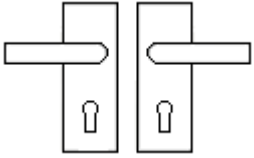


Stylo Range - Contemporary Design Door Handles With Rounded Design Backplates - Dual Finish Lever Handles

Product Images

Description

- This lever suite is a contemporary design door handle with a polished chrome backplate and a satin chrome lever
- Modern rounded backplate with tapered shape tubular lever.

Plate Styles Available

- Lever Latch Set - (Plain Plates)

- Lever Lock Set - (Plates With Key Holes)

- Bathroom Lever Set - (With Turn & Emergency Release)

Finish Details

- Backplate is polished chrome plated to produce a shiny mirror like finish. The lever is plated to produce a brushed finish.

Operation

- Both levers are sprung to ensure the lever always returns to its starting position

Back Plate Size

- 185mm x 39mm

Spindle Size

- 8mm x 8mm square - UK Standard.

Fixings

- Comes supplied with matching wood screws and spindle.
- Grub screw fitting to spindle for extra strength.