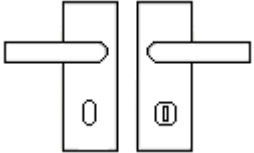

Plate Styles Available

- Lever Latch Set - (Plain Plates)

- Lever Lock Set - (Plates With Key Holes)

- Bathroom Lever Set - (With Turn & Emergency Release)

Finish Details

- Backplate is polished chrome plated to produce a shiny mirror like finish. The lever is plated to produce a brushed finish.

Operation

- Both levers are sprung to ensure the lever always returns to its starting position

Back Plate Size

- 185mm x 39mm

Spindle Size

- 8mm x 8mm square - UK Standard.

Fixings

- Comes supplied with matching wood screws and spindle.
- Grub screw fitting to spindle for extra strength.

Usage

- Suitable for domestic or light commercial use.
- Suitable for internal or external use.

Unit Of Sale

- Sold in pairs.
- (One pair consists of 1x left hand and 1x right hand)

Products in this set

20064.1 - Stylo Door Handle Suite - Lever Lock Set - Dual Finish - Polished & Satin Chrome - Pair