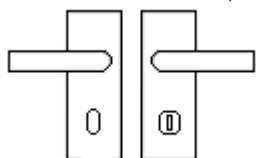


Savoy Lever Door Handles On A Backplate - Polished Brass (Lacquered)

Product Images

Description

- Available in various plate designs including latch set for non locking doors, lock set for key locking doors, bathroom set that locks via a thumbturn and can be released in an emergency via a coin release on the outside handle, and a euro profile set for use with euro profile cylinders.

Plate Styles Available

- Lever Latch Set - (Plain Plates)

- Lever Lock Set - (Plates With Key Holes)

- Bathroom Lever Set - (With Turn & Emergency Release)

- Euro Profile Lever Set - (For Use With Euro Cylinders)

Finish Details

- Polished Brass

Operation

- Both levers are sprung to ensure the lever always returns to its starting position

Back Plate Size

- 171mm x 42mm

Spindle Size

- 8mm x 8mm square - UK Standard