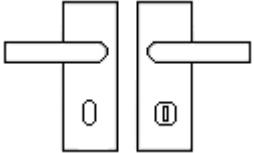

### Plate Styles Available

- Lever Latch Set - (Plain Plates)

- Lever Lock Set - (Plates With Key Holes)

- Bathroom Lever Set - (With Turn & Emergency Release)

- Euro Profile Lever Set - (For Use With Euro Cylinders)