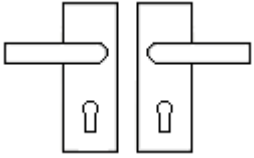

### Plate Styles Available

- Lever Latch Set - (Plain Plates)

- Lever Lock Set - (Plates With Key Holes)

- Bathroom Lever Set - (With Turn & Emergency Release)

- Euro Profile Lever Set - (For Use With Euro Cylinders)