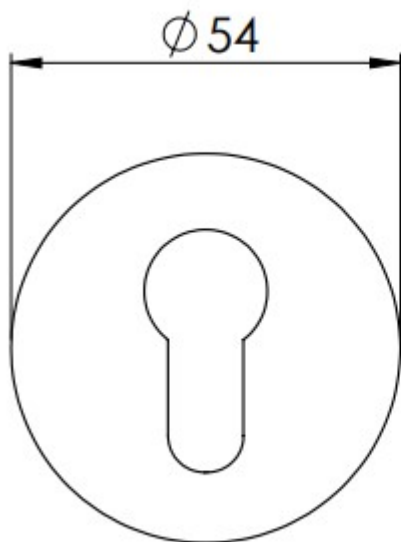

### Size

- 54mm Diameter
- 18mm Projection (external)
- 8mm Projection (internal)