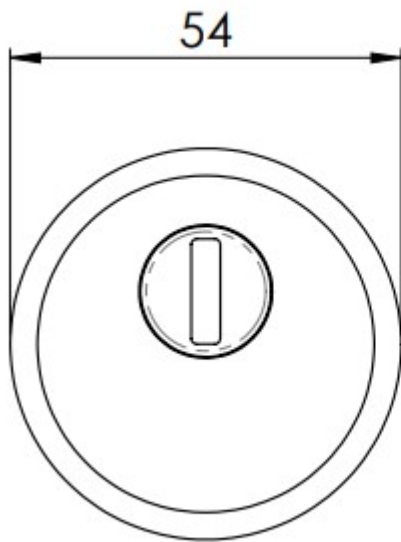

### Size

- 54mm Diameter
- 18mm Projection (external)
- 8mm Projection (internal)