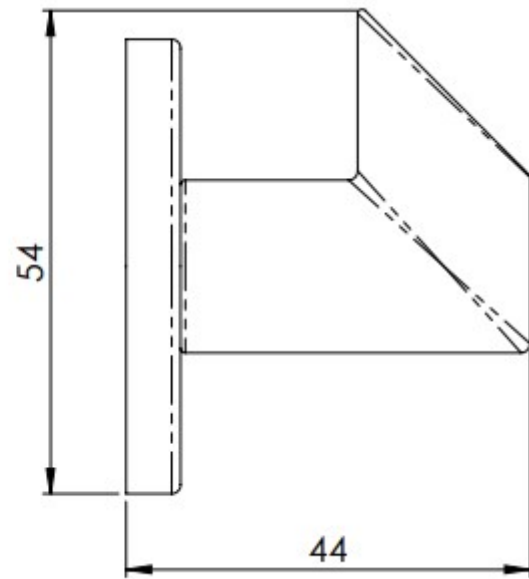

Angled Face Robe Hook - Concealed Fix Roses - 52mm Diameter - Matt Black

Product Images

Description

- A petite angled face robe hook on a concealed fix rose
- A contemporary modern range of stylish bathroom fittings

Finish

- Matt Black

Dimensions

- 52mm Diameter
- 44mm Projection

Unit Of Sale

- Each
- Comes with fixing screws, wallplugs and concealed fixing plate

Products in this set

48713.1 - Angled Face Robe Hook - Concealed Fix Roses - 52mm Diameter - Matt Black - Each