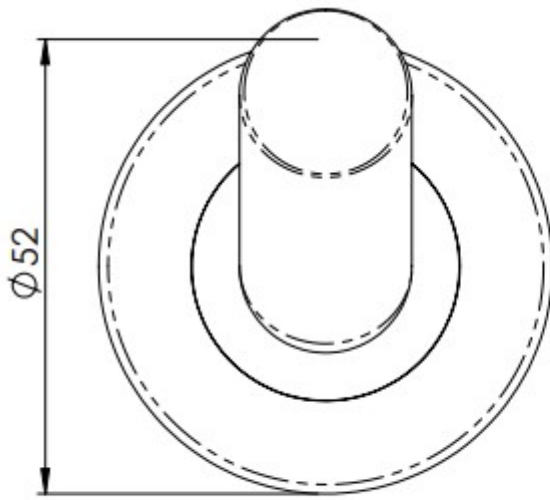

Angled Face Robe Hook - Concealed Fix Roses - 52mm Diameter - Matt Black

Product Images

Description

- A petite angled face robe hook on a concealed fix rose
- A contemporary modern range of stylish bathroom fittings

Finish

- Matt Black

Dimensions

- 52mm Diameter
- 44mm Projection

Unit Of Sale

- Each
- Comes with fixing screws, wallplugs and concealed fixing plate

Products in this set

48713.1 - Angled Face Robe Hook - Concealed Fix Roses - 52mm Diameter - Matt Black - Each