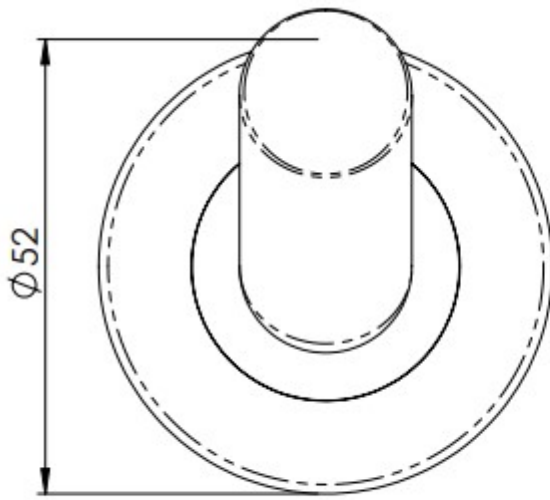

## Angled Face Robe Hook - Concealed Fix Roses - 52mm Diameter - Matt Black

### Product Images

### Description

- A petite angled face robe hook on a concealed fix rose
- A contemporary modern range of stylish bathroom fittings

## Dimensions

- 52mm Diameter
- 44mm Projection