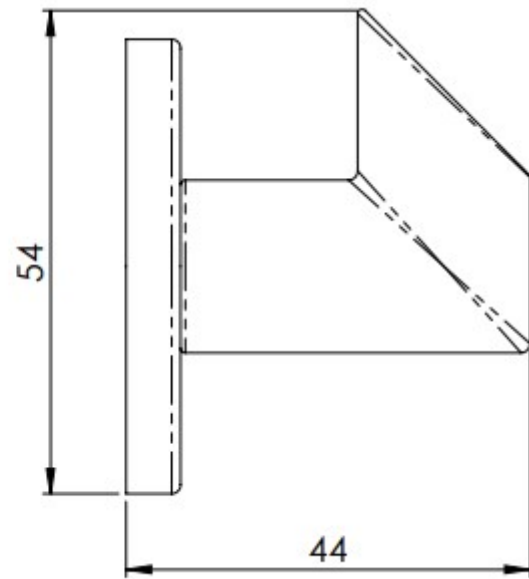

### Description

- A petite angled face robe hook on a concealed fix rose
- A contemporary modern range of stylish bathroom fittings

## Dimensions

- 52mm Diameter
- 44mm Projection