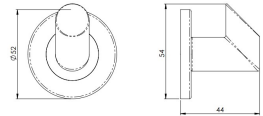

Angled Face Robe Hook - Concealed Fix Roses - 52mm Diameter - Matt Black

Product Images

Description

- A petite angled face robe hook on a concealed fix rose
- A contemporary modern range of stylish bathroom fittings

Finish

- Matt Black

Dimensions

- 52mm Diameter
- 44mm Projection

Unit Of Sale

- Each
- Comes with fixing screws, wallplugs and concealed fixing plate

Products in this set

48713.1 - Angled Face Robe Hook - Concealed Fix Roses - 52mm Diameter - Matt Black - Each