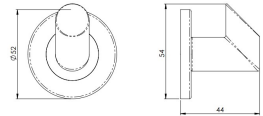

Angled Face Robe Hook - Concealed Fix Roses - 52mm Diameter - Matt Black

Product Images

Description

- A petite angled face robe hook on a concealed fix rose
- A contemporary modern range of stylish bathroom fittings

Finish

- Matt Black