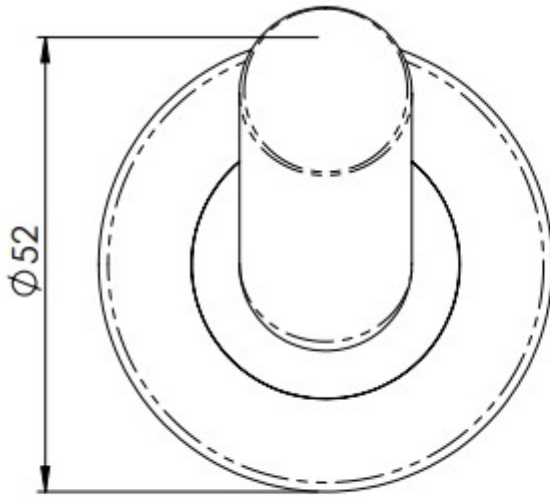

Angled Face Robe Hook - Concealed Fix Roses - 52mm Diameter - Polished Stainless Steel

Product Images

Description

- A petite angled face robe hook on a concealed fix rose
- A contemporary modern range of stylish bathroom fittings

Finish

- Polished Stainless Steel

Dimensions

- 52mm Diameter
- 44mm Projection

Unit Of Sale

- Each
- Comes with fixing screws, wallplugs and concealed fixing plate

Products in this set

48714.1 - Angled Face Robe Hook - Concealed Fix Roses - 52mm Diameter - Polished Stainless Steel - Each