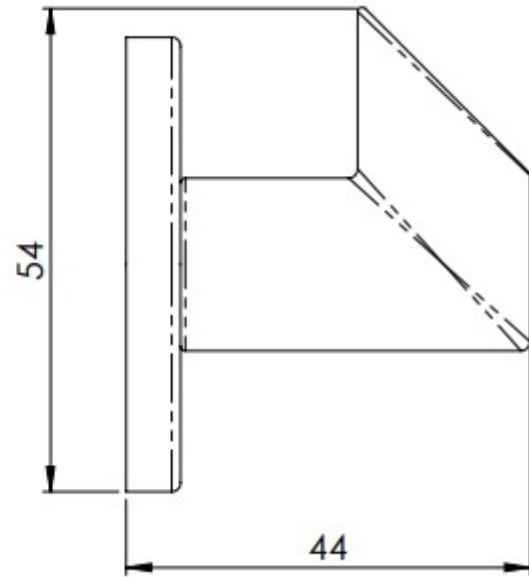

Angled Face Robe Hook - Concealed Fix Roses - 52mm Diameter - Polished Stainless Steel

Product Images

Description

- A petite angled face robe hook on a concealed fix rose
- A contemporary modern range of stylish bathroom fittings

Finish

- Polished Stainless Steel

Dimensions

- 52mm Diameter
- 44mm Projection

Unit Of Sale

- Each
- Comes with fixing screws, wallplugs and concealed fixing plate

Products in this set

48714.1 - Angled Face Robe Hook - Concealed Fix Roses - 52mm Diameter - Polished Stainless Steel - Each