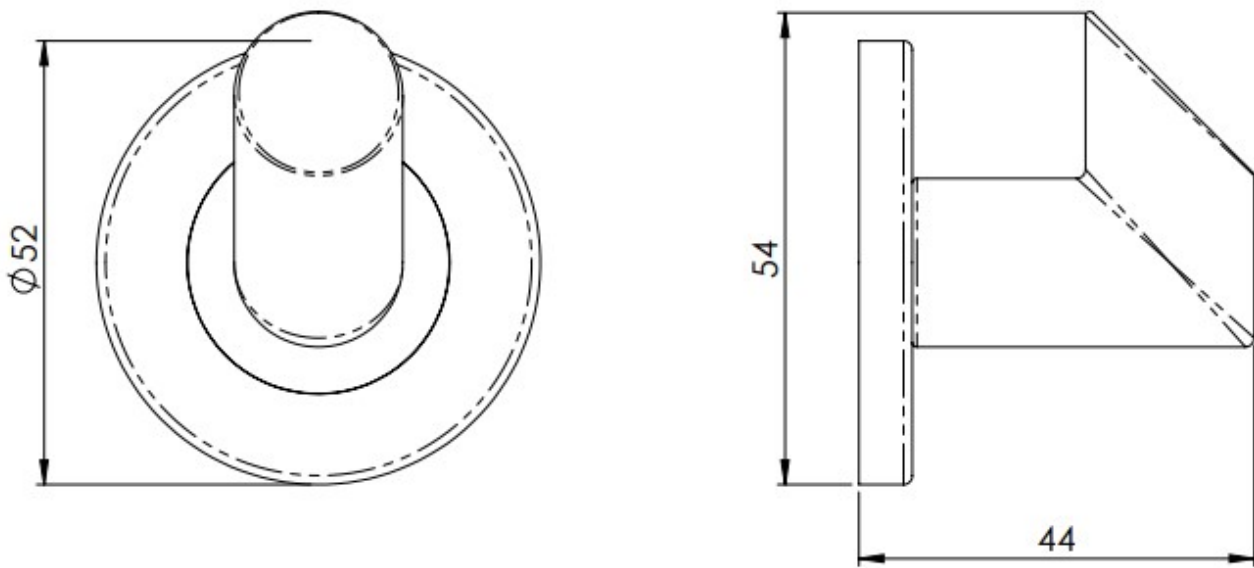

Angled Face Robe Hook - Concealed Fix Roses - 52mm Diameter - Polished Stainless Steel

Product Images

Description

- A petite angled face robe hook on a concealed fix rose
- A contemporary modern range of stylish bathroom fittings

Finish

- Polished Stainless Steel

Dimensions

- 52mm Diameter
- 44mm Projection

Unit Of Sale

- Each
- Comes with fixing screws, wallplugs and concealed fixing plate

Products in this set

48714.1 - Angled Face Robe Hook - Concealed Fix Roses - 52mm Diameter - Polished Stainless Steel - Each