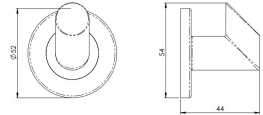

Angled Face Robe Hook - Concealed Fix Roses - 52mm Diameter - Satin Stainless Steel

Product Images

Description

- A petite angled face robe hook on a concealed fix rose
- A contemporary modern range of stylish bathroom fittings

Finish

- Satin Stainless Steel

Dimensions