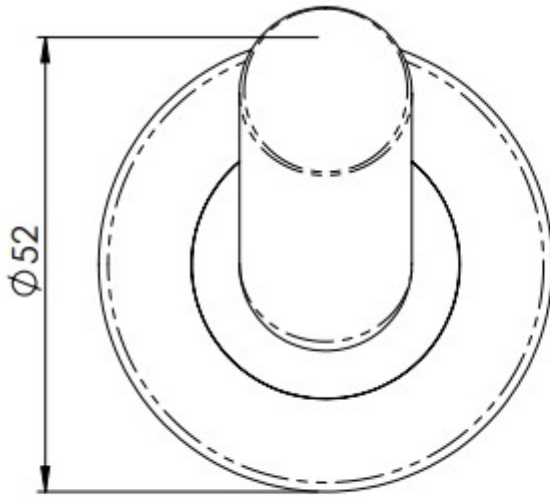

### Description

---

- A petite angled face robe hook on a concealed fix rose
- A contemporary modern range of stylish bathroom fittings

### Dimensions

- 52mm Diameter
- 44mm Projection