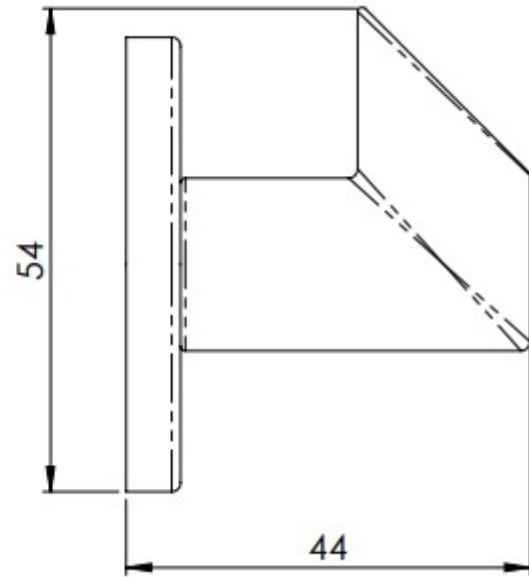

### Dimensions

- 52mm Diameter
- 44mm Projection