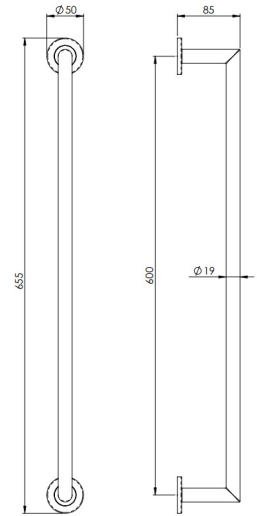

## Single Round Bar Mitred Towel Rail - Concealed Fix Roses - 655mm Overall (600mm Fixing Centres) - Satin Brass PVD Plated

### Description

- A single round bar mitred towel rail secured onto two concealed fix roses
- A luxurious style evoking elegance and finesse, making a wonderful addition to grace any bathroom

### Dimensions

- 655mm Overall
- 600mm Fixing centres
- 85mm Projection

## Products in this set

---

48716.1 - Single Round Bar Mitred Towel Rail - Concealed Fix Roses - 655mm Overall (600mm Fixing Centres) - Satin Brass PVD Plated