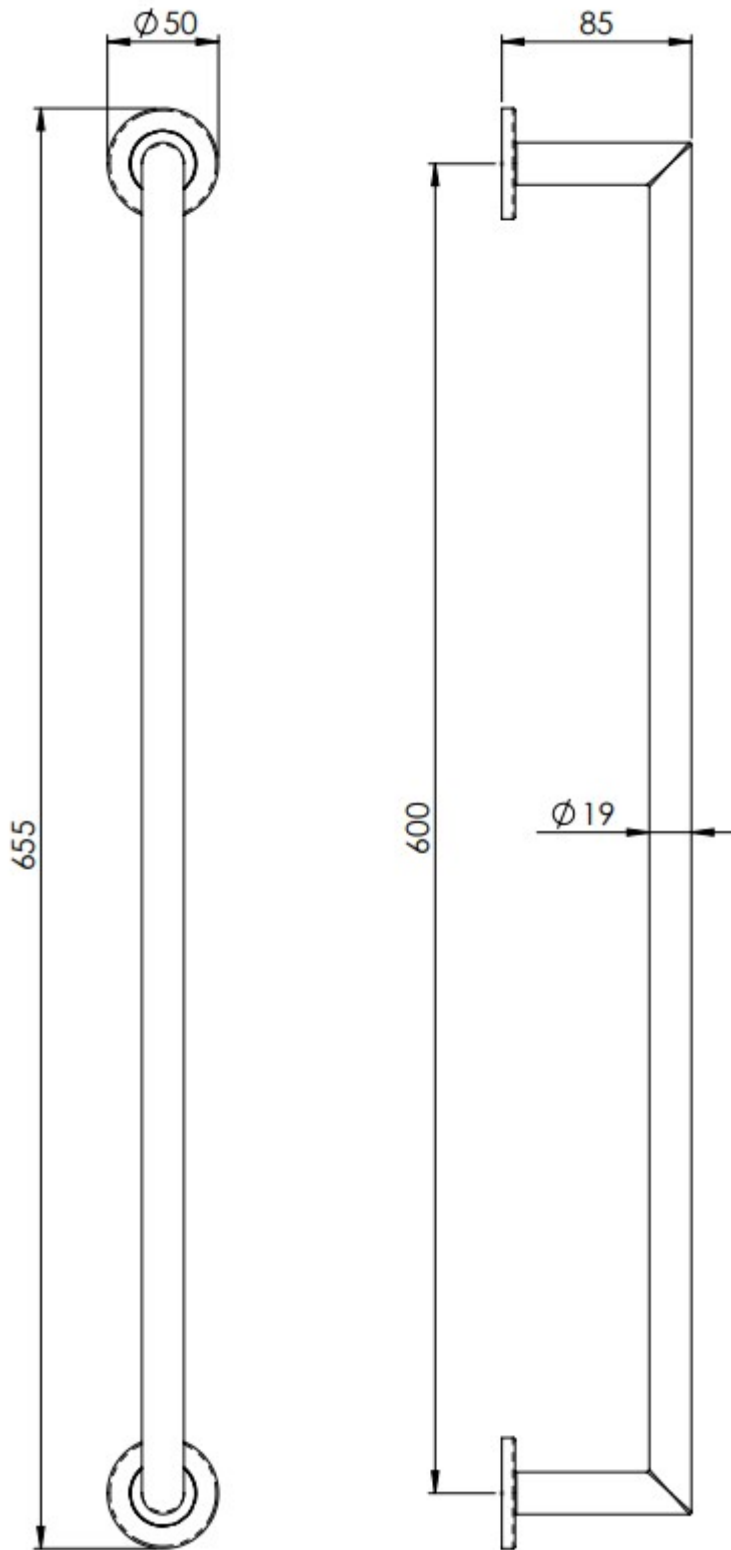

## Single Round Bar Mitred Towel Rail - Concealed Fix Roses - 655mm Overall (600mm Fixing Centres) - Satin Brass PVD Plated

### Description

- A single round bar mitred towel rail secured onto two concealed fix roses
- A luxurious style evoking elegance and finesse, making a wonderful addition to grace any bathroom

### Dimensions

- 655mm Overall
- 600mm Fixing centres
- 85mm Projection

## Products in this set

---

48716.1 - Single Round Bar Mitred Towel Rail - Concealed Fix Roses - 655mm Overall (600mm Fixing Centres) - Satin Brass PVD Plated