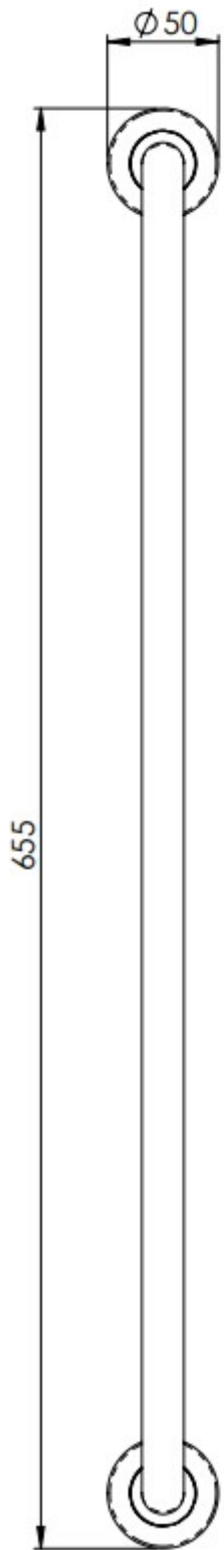

## Single Round Bar Mitred Towel Rail - Concealed Fix Roses - Available In Two Sizes - Satin Stainless Steel

### Product Images

### Description

- A single round bar mitred towel rail secured onto two concealed fix roses
- A luxurious style evoking elegance and finesse, making a wonderful addition to grace any bathroom

### Dimensions