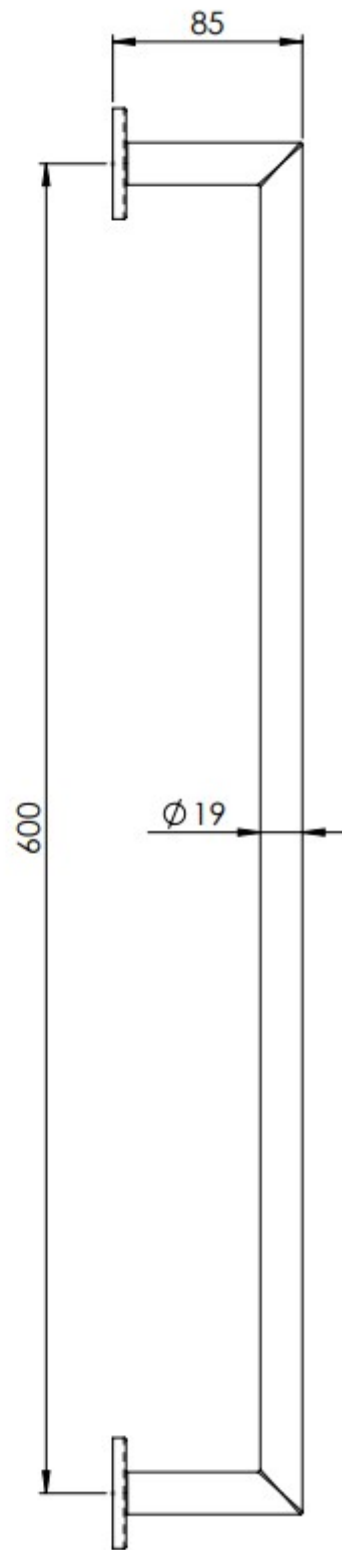

## Single Round Bar Mitred Towel Rail - Concealed Fix Roses - Available In Two Sizes - Satin Stainless Steel

### Product Images

### Description

- A single round bar mitred towel rail secured onto two concealed fix roses
- A luxurious style evoking elegance and finesse, making a wonderful addition to grace any bathroom

### Dimensions