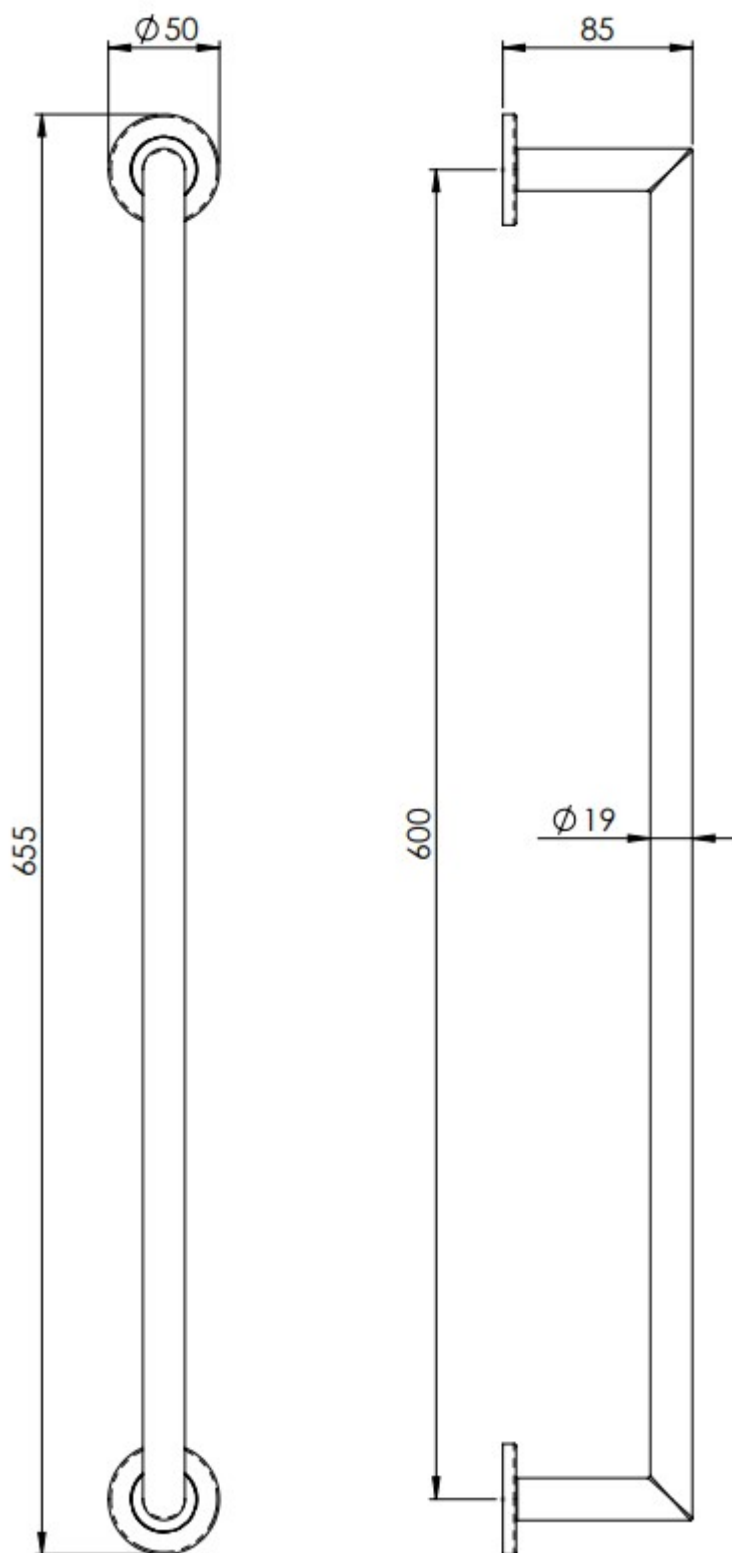

## Single Round Bar Mitred Towel Rail - Concealed Fix Roses - Available In Two Sizes - Polished Stainless Steel

### Description

- A single round bar mitred towel rail secured onto two concealed fix roses
- A luxurious style evoking elegance and finesse, making a wonderful addition to grace any bathroom

## Dimensions

### 48719.1

- 450mm Overall
- 398mm Fixing centres
- 85mm Projection