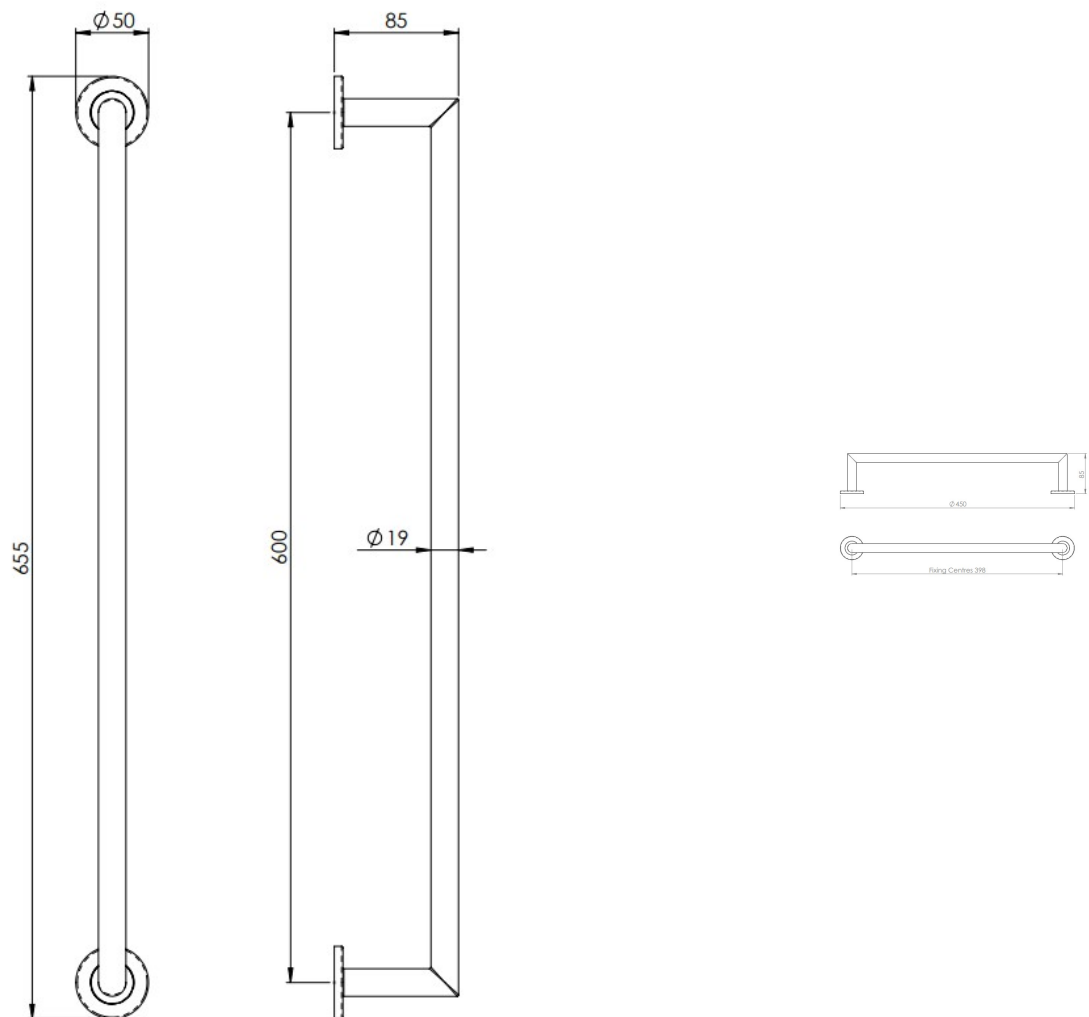

## Single Round Bar Mitred Towel Rail - Concealed Fix Roses - Available In Two Sizes - Polished Stainless Steel

### Description

- A single round bar mitred towel rail secured onto two concealed fix roses
- A luxurious style evoking elegance and finesse, making a wonderful addition to grace any bathroom

## Dimensions

### 48719.1

- 450mm Overall
- 398mm Fixing centres
- 85mm Projection