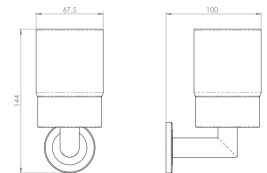

Frosted Glass Tumbler And Holder - Concealed Fix Roses - Satin Stainless Steel

Product Images

Description

- A frosted glass tumbler and holder secured onto a concealed fix rose
- A luxurious style evoking elegance and finesse, making a wonderful addition to grace any bathroom

Finish

- Satin stainless steel (grade 316)
- Frosted glass

Dimensions

- 144mm Overall height
- 68mm Overall width
- 100mm Projection

Unit Of Sale

- Each
- Comes with fixing screws, wallplugs and concealed fixing plate