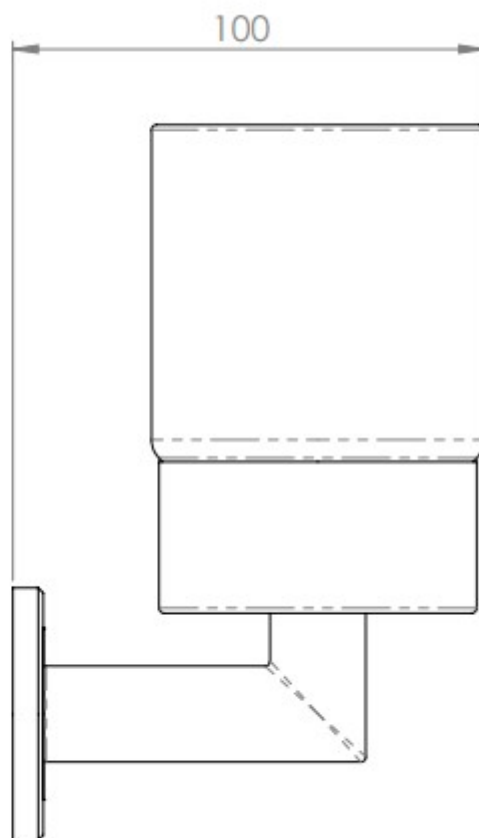

Frosted Glass Tumbler And Holder - Concealed Fix Roses - Satin Stainless Steel

Product Images

Description

- A frosted glass tumbler and holder secured onto a concealed fix rose
- A luxurious style evoking elegance and finesse, making a wonderful addition to grace any bathroom

Finish

- Satin stainless steel (grade 316)
- Frosted glass

Dimensions

- 144mm Overall height
- 68mm Overall width
- 100mm Projection

Unit Of Sale

- Each
- Comes with fixing screws, wallplugs and concealed fixing plate