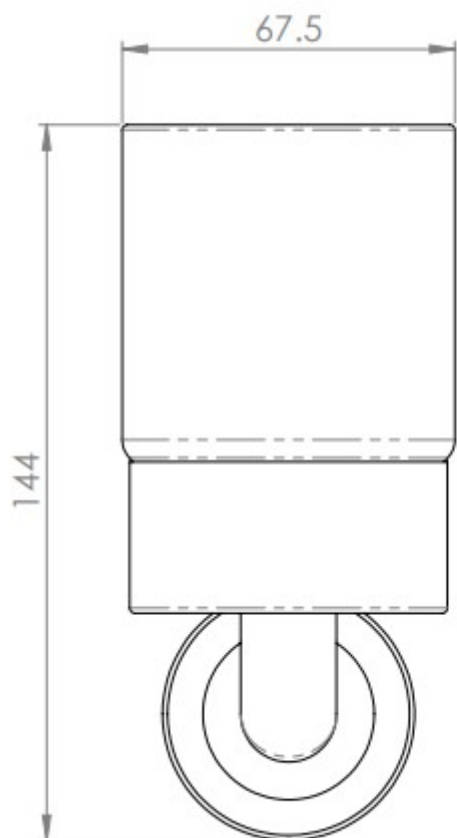

Frosted Glass Tumbler And Holder - Concealed Fix Roses - Satin Stainless Steel

Product Images

Description

- A frosted glass tumbler and holder secured onto a concealed fix rose
- A luxurious style evoking elegance and finesse, making a wonderful addition to grace any bathroom

Finish

- Satin stainless steel (grade 316)
- Frosted glass

Dimensions

- 144mm Overall height
- 68mm Overall width
- 100mm Projection

Unit Of Sale

- Each
- Comes with fixing screws, wallplugs and concealed fixing plate

Products in this set

48720.1 - Frosted Glass Tumbler And Holder - Concealed Fix Roses - Satin Stainless Steel - Each