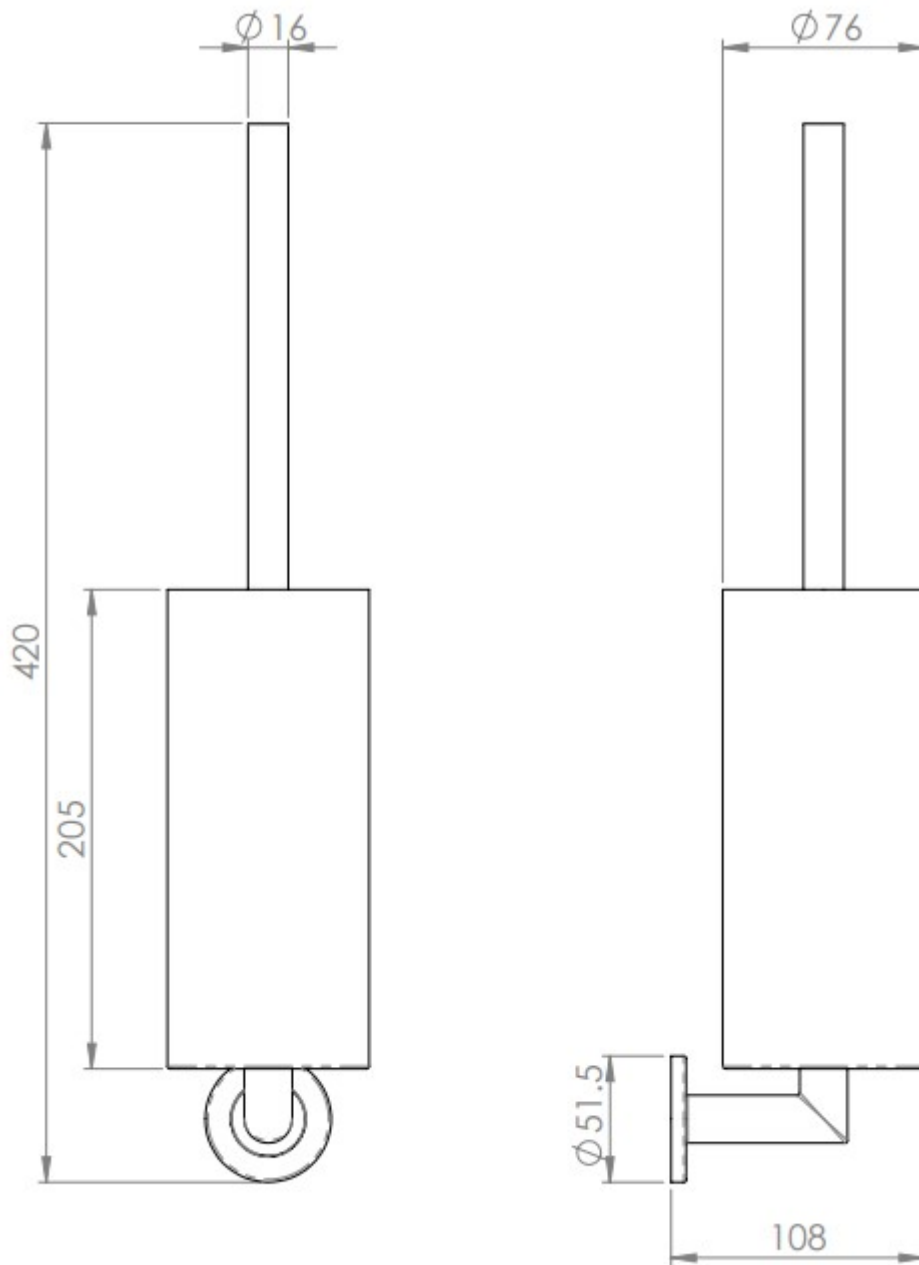

Wall Mounted Toilet Brush And Holder - Concealed Fix Roses - Satin Stainless Steel

Product Images

Description

- A Wall mounted toilet brush and holder on a concealed fix rose providing a neat solution to a free standing obstacle
- A luxurious style evoking elegance and finesse, making a wonderful addition to grace any bathroom

Finish

- Satin stainless steel (grade 316)

Dimensions

- 420mm Overall height
- 76mm Overall width
- 108mm Projection

Unit Of Sale

- Each
- Comes with fixing screws, wallplugs and concealed fixing plate

Products in this set

48723.1 - Wall Mounted Toilet Brush And Holder - Concealed Fix Roses - Satin Stainless Steel - Each