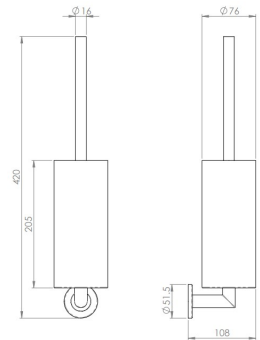

Wall Mounted Toilet Brush And Holder - Concealed Fix Roses - Satin Stainless Steel

Product Images

Description

- A Wall mounted toilet brush and holder on a concealed fix rose providing a neat solution to a free standing obstacle
- A luxurious style evoking elegance and finesse, making a wonderful addition to grace any bathroom

Finish

- Satin stainless steel (grade 316)

Dimensions

- 420mm Overall height
- 76mm Overall width
- 108mm Projection

Unit Of Sale

- Each
- Comes with fixing screws, wallplugs and concealed fixing plate

Products in this set

48723.1 - Wall Mounted Toilet Brush And Holder - Concealed Fix Roses - Satin Stainless Steel - Each