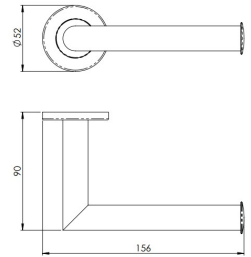

## Mitred Round Bar Toilet Roll Holder - Concealed Fix Roses - Satin Brass PVD Plated

### Description

- A simple toilet roll holder with a mitred round bar design, secured onto a concealed fix rose
- A contemporary modern range of stylish bathroom fittings

### Dimensions

- 52mm Diameter
- 90mm Projection
- 156mm Overall length