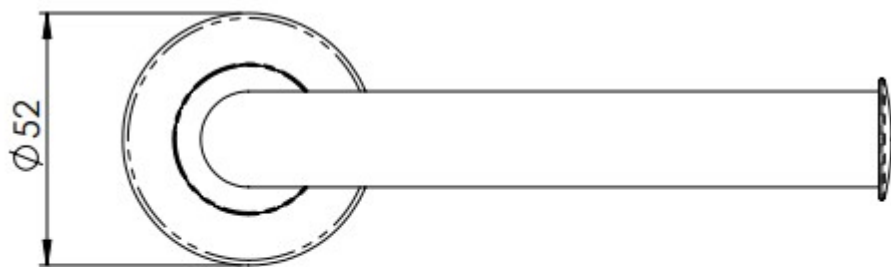

### Description

- A simple toilet roll holder with a mitred round bar design, secured onto a concealed fix rose
- A contemporary modern range of stylish bathroom fittings

### Dimensions

- 52mm Diameter
- 90mm Projection
- 156mm Overall length