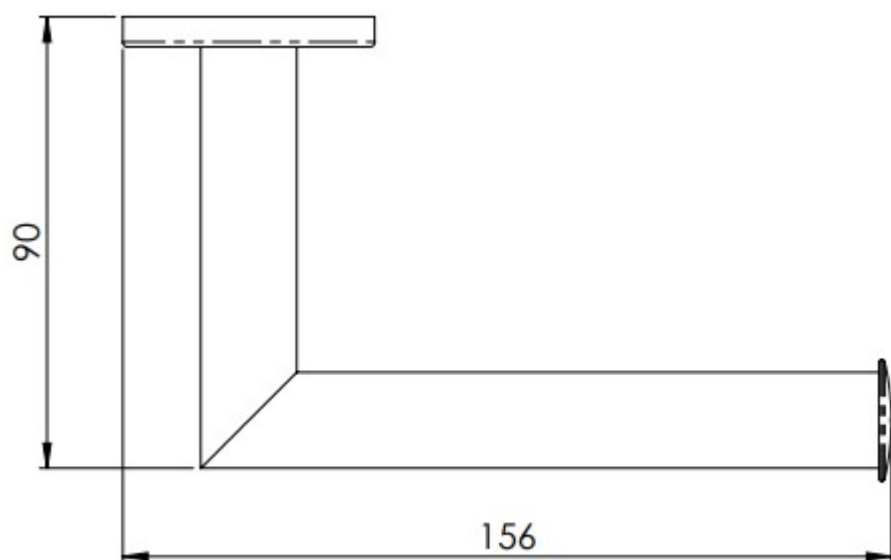

### Description

- A simple toilet roll holder with a mitred round bar design, secured onto a concealed fix rose
- A contemporary modern range of stylish bathroom fittings

### Dimensions

- 52mm Diameter
- 90mm Projection
- 156mm Overall length