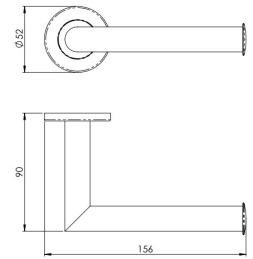

Mitred Round Bar Toilet Roll Holder - Concealed Fix Roses - Matt Black

Product Images

Description

- A simple toilet roll holder with a mitred round bar design, secured onto a concealed fix rose
- A contemporary modern range of stylish bathroom fittings

Finish

- Matt Black

Dimensions

- 52mm Diameter
- 90mm Projection
- 156mm Overall length

Unit Of Sale

- Each
- Comes with fixing screws, wallplugs and concealed fixing plate

Products in this set

48725.1 - Mitred Round Bar Toilet Roll Holder - Concealed Fix Roses - Matt Black - Each