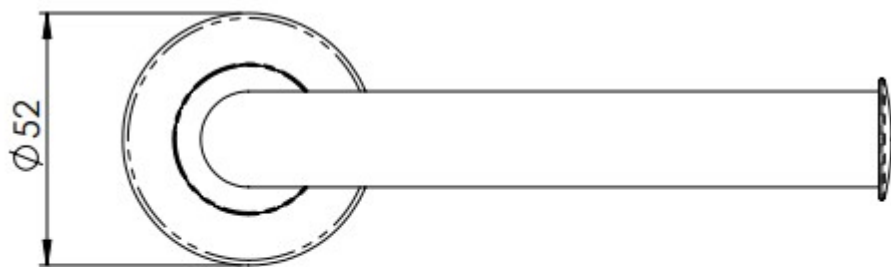

Mitred Round Bar Toilet Roll Holder - Concealed Fix Roses - Matt Black

Product Images

Description

- A simple toilet roll holder with a mitred round bar design, secured onto a concealed fix rose
- A contemporary modern range of stylish bathroom fittings

Finish

- Matt Black

Dimensions

- 52mm Diameter
- 90mm Projection
- 156mm Overall length

Unit Of Sale

- Each
- Comes with fixing screws, wallplugs and concealed fixing plate

Products in this set

48725.1 - Mitred Round Bar Toilet Roll Holder - Concealed Fix Roses - Matt Black - Each