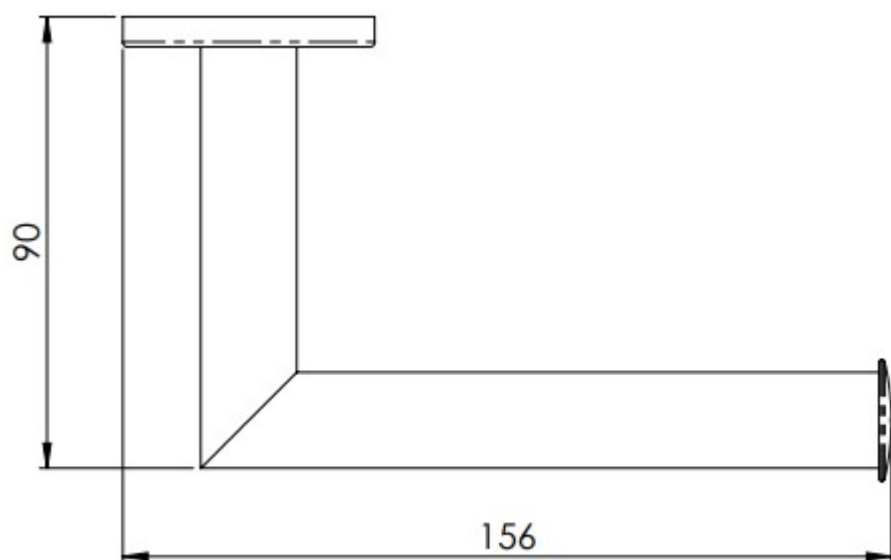

Mitred Round Bar Toilet Roll Holder - Concealed Fix Roses - Matt Black

Product Images

Description

- A simple toilet roll holder with a mitred round bar design, secured onto a concealed fix rose
- A contemporary modern range of stylish bathroom fittings

Finish

- Matt Black

Dimensions

- 52mm Diameter
- 90mm Projection
- 156mm Overall length

Unit Of Sale

- Each
- Comes with fixing screws, wallplugs and concealed fixing plate

Products in this set

48725.1 - Mitred Round Bar Toilet Roll Holder - Concealed Fix Roses - Matt Black - Each