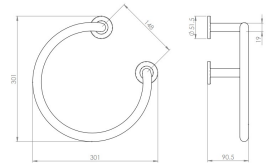

Mitred Round Bar Open Towel Ring - Concealed Fix Roses - Satin Stainless Steel

Product Images

Description

- A slender round bar open ring secured on two concealed fix roses
- A contemporary modern range of stylish bathroom fittings

Finish

- Satin Stainless Steel

Dimensions

- 52mm Diameter Roses
- 91mm Projection
- 301mm Overall length & Width
- 148mm Fixing centres

Unit Of Sale

- Each
- Comes with fixing screws, wallplugs and concealed fixing plate

Products in this set

48728.1 - Mitred Round Bar Open Towel Ring - Concealed Fix Roses - Satin Stainless Steel - Each