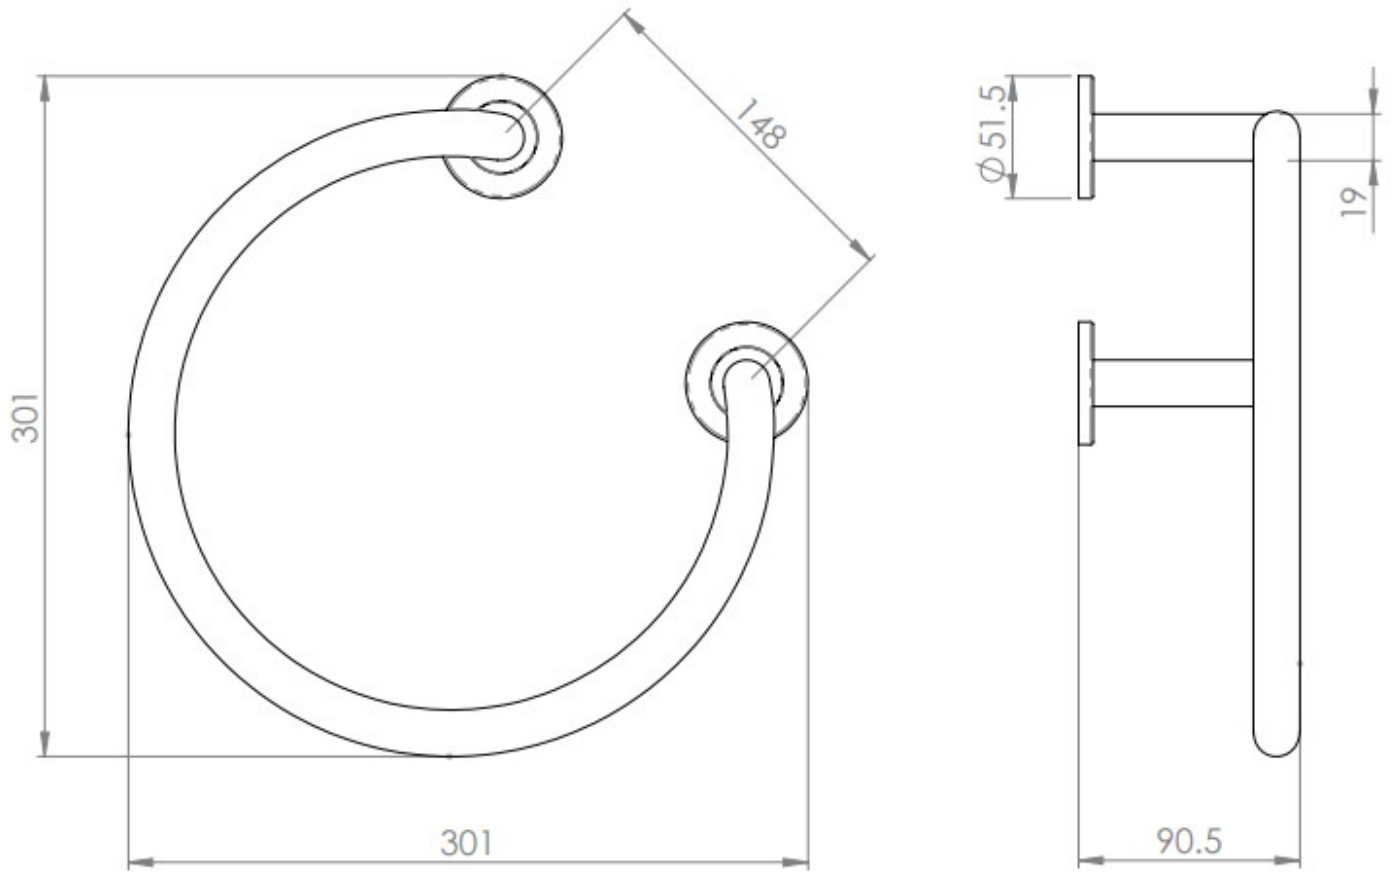

Mitred Round Bar Open Towel Ring - Concealed Fix Roses - Satin Stainless Steel

Product Images

Description

- A slender round bar open ring secured on two concealed fix roses
- A contemporary modern range of stylish bathroom fittings

Finish

- Satin Stainless Steel

Dimensions

- 52mm Diameter Roses
- 91mm Projection
- 301mm Overall length & Width
- 148mm Fixing centres

Unit Of Sale

- Each
- Comes with fixing screws, wallplugs and concealed fixing plate

Products in this set

48728.1 - Mitred Round Bar Open Towel Ring - Concealed Fix Roses - Satin Stainless Steel - Each