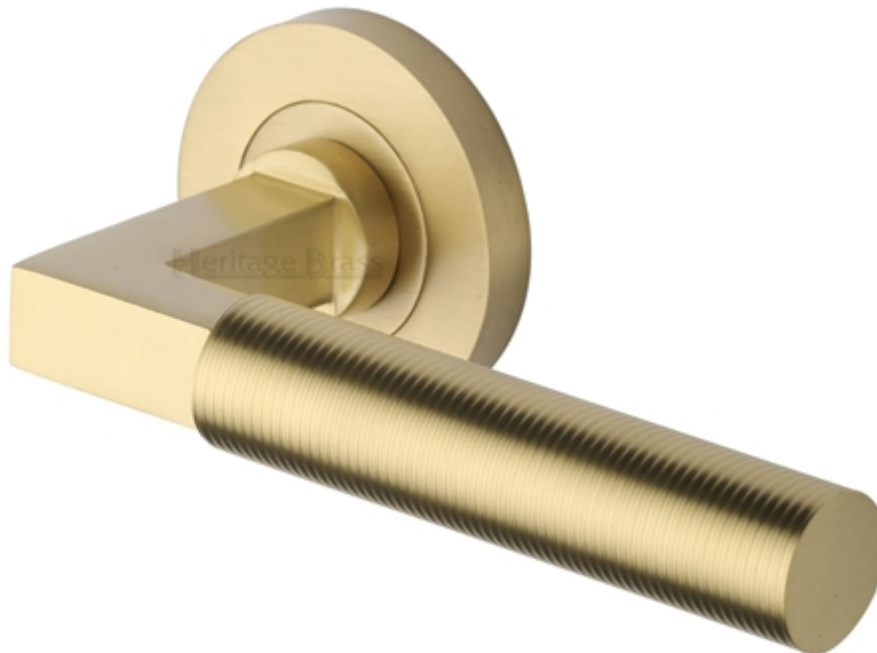

Phoenix Reeded Lever Handle On Concealed Fix Round Rose - Satin Brass (Lacquered)

Product Images

Description

- Phoenix Reeded round rose lever handles
- Suitable for residential use or light commercial
- Concealed bolt through fixings via push on rose
- Matching accessories available including Standard escutcheons (keyhole covers), Euro profile escutcheons and a bathroom turn & release set

How To Order Lever Handles With A Rose

- **For Non-Locking Doors** - 1 x (Pair) Lever Handles Only

- **For Locking Doors** - 1 x (Pair) Lever Handles Only + 2 x (Each) Standard Escutcheons

- **For Euro Cylinder Locking Doors** - 1 x (Pair) Lever Handles Only + 2 x (Each) Euro Escutcheons

Finish

- Satin Brass

Operation

- Both levers are sprung to ensure the lever always returns to its starting position

Size Information

- Rose Diameter - 53mm
- Rose Thickness - 8mm
- Projection - 67mm
- Lever Length - 123mm

Spindle Size

- 8mm x 8mm square - UK Standard.

Fixings

- Concealed bolt together fixings via male and female bolts
- Grub screw fixing to spindle for extra strength once fitted to the door
- Comes supplied with male and female bolt through fixings and 8mm spindle