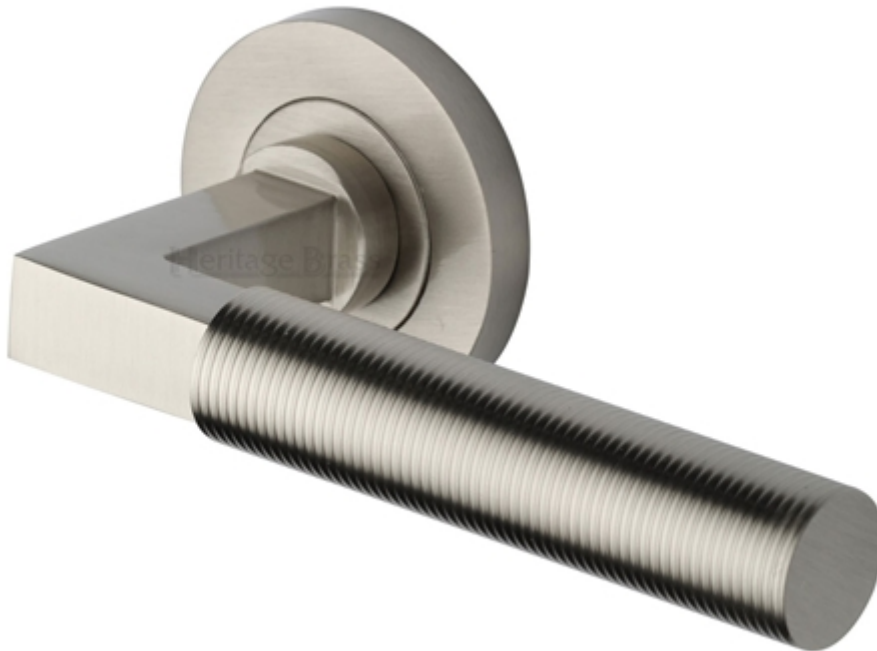

## Phoenix Reeded Lever Handle On Concealed Fix Round Rose - Satin Nickel

### Description

---

- Phoenix Reeded round rose lever handles
- Suitable for residential use or light commercial
- Concealed bolt through fixings via push on rose
- Matching accessories available including Standard escutcheons (keyhole covers), Euro profile escutcheons and a bathroom turn & release set

## Size Information

- Rose Diameter - 53mm
- Rose Thickness - 8mm
- Projection - 67mm
- Lever Length - 123mm

## Spindle Size

- 8mm x 8mm square - UK Standard.