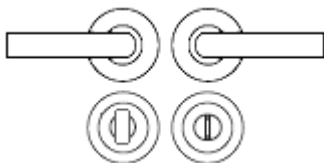

Matching Accessories

- **Standard escutcheon** - (key hole cover to suit regular "chubb style locks")
- **Euro profile escutcheon** - (key hole cover to suit euro profile cylinders)
- **Turn & emergency release** - (a thumbturn used to lock bathroom doors, WC's and toilet doors)
- **Disabled large turn & emergency release** - (a thumbturn used to lock bathroom doors, WC's and toilet doors)

Base Material

- Made from grade 304 stainless steel.