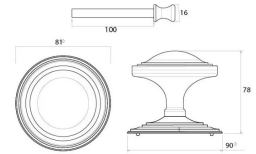

Blacksmith Art Deco Centre Door Knob - External Beeswax

Product Images

Description

- Designed to match our art deco door furniture to create a uniform feeling on your front door
- Handle used to pull a front door closed

Finish

- External Beeswax

Dimensions

- Knob Diameter - 81mm
- Base plate Diameter - 90mm
- Projection - 78mm

Important Info Before You Buy

- This centre door knob is a bolt through fixing and is secured from inside by a domed nut
- Comes with bolt to be cut to length and domed nut

Products in this set

48789.1 - Blacksmith Art Deco Centre Door Knob - 90mm Diameter - External Beeswax - Each