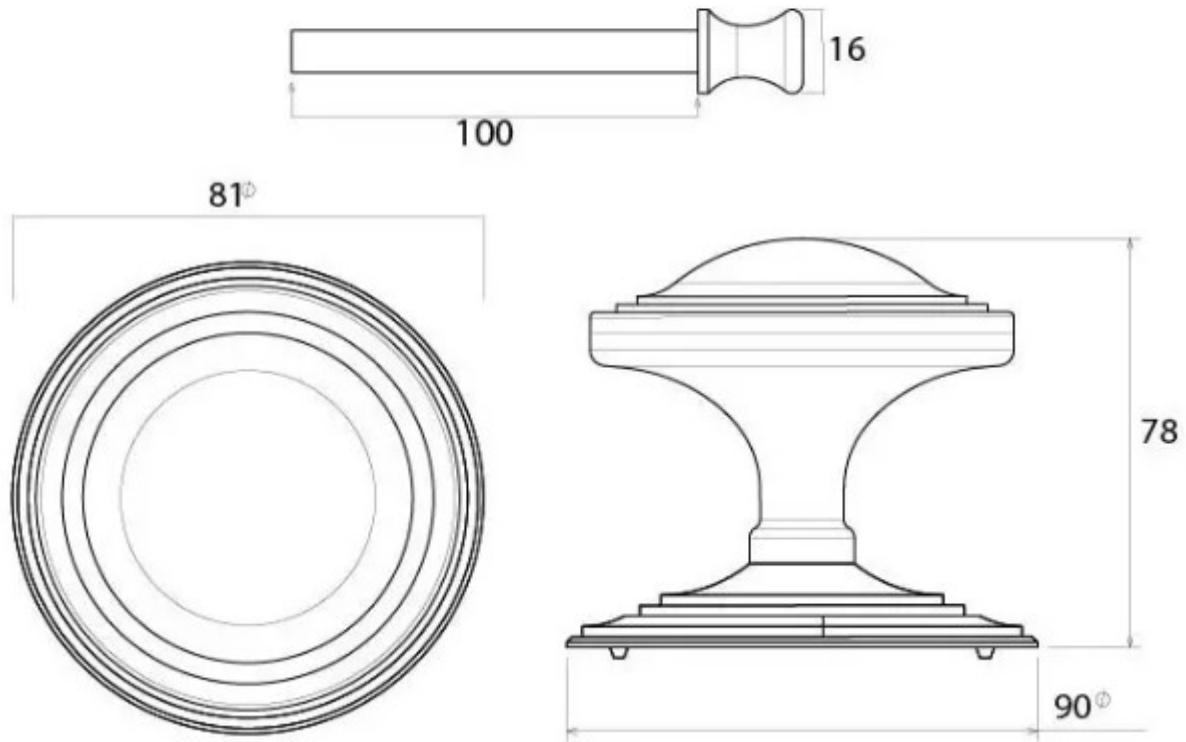

Blacksmith Art Deco Centre Door Knob - External Beeswax

Product Images

Description

- Designed to match our art deco door furniture to create a uniform feeling on your front door
- Handle used to pull a front door closed

Finish

- External Beeswax

Dimensions

- Knob Diameter - 81mm
- Base plate Diameter - 90mm
- Projection - 78mm

Important Info Before You Buy

- This centre door knob is a bolt through fixing and is secured from inside by a domed nut
- Comes with bolt to be cut to length and domed nut

Products in this set

48789.1 - Blacksmith Art Deco Centre Door Knob - 90mm Diameter - External Beeswax - Each