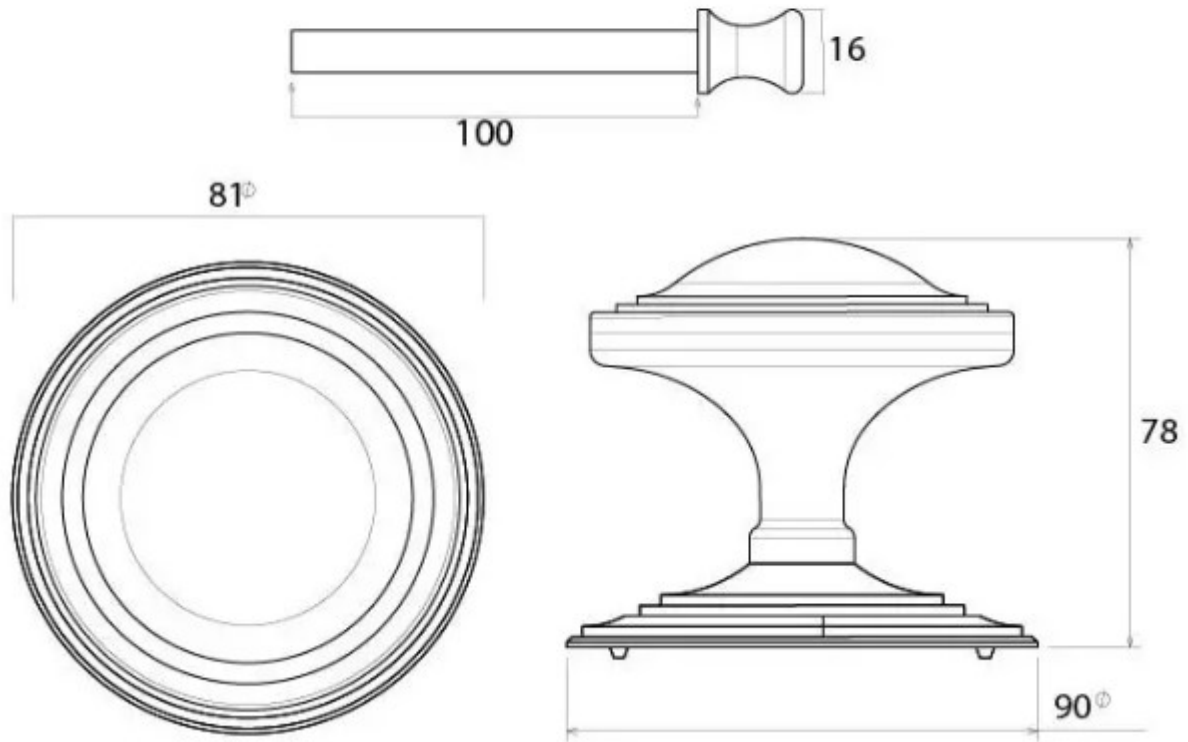

Blacksmith Art Deco Centre Door Knob - Black

Product Images

Description

- Designed to match our art deco door furniture to create a uniform feeling on your front door
- Handle used to pull a front door closed

Finish

- Black

Dimensions

- Knob Diameter - 81mm
- Base plate Diameter - 90mm
- Projection - 78mm

Important Info Before You Buy

- This centre door knob is a bolt through fixing and is secured from inside by a domed nut
- Comes with bolt to be cut to length and domed nut

Products in this set

48790.1 - Blacksmith Art Deco Centre Door Knob - 90mm Diameter - Black - Each