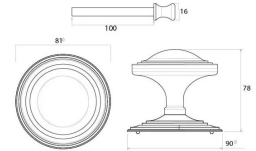

Blacksmith Art Deco Centre Door Knob - Black

Product Images

Description

- Designed to match our art deco door furniture to create a uniform feeling on your front door
- Handle used to pull a front door closed

Finish

- Black

Dimensions

- Knob Diameter - 81mm
- Base plate Diameter - 90mm
- Projection - 78mm

Important Info Before You Buy

- This centre door knob is a bolt through fixing and is secured from inside by a domed nut
- Comes with bolt to be cut to length and domed nut

Products in this set

48790.1 - Blacksmith Art Deco Centre Door Knob - 90mm Diameter - Black - Each