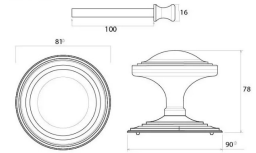

Blacksmith Art Deco Centre Door Knob - Pewter

Product Images

Description

- Designed to match our art deco door furniture to create a uniform feeling on your front door
- Handle used to pull a front door closed

Finish

- Pewter

Dimensions

- Knob Diameter - 81mm
- Base plate Diameter - 90mm
- Projection - 78mm

Important Info Before You Buy

- This centre door knob is a bolt through fixing and is secured from inside by a domed nut
- Comes with bolt to be cut to length and domed nut

Products in this set

48791.1 - Blacksmith Art Deco Centre Door Knob - 90mm Diameter - Pewter - Each