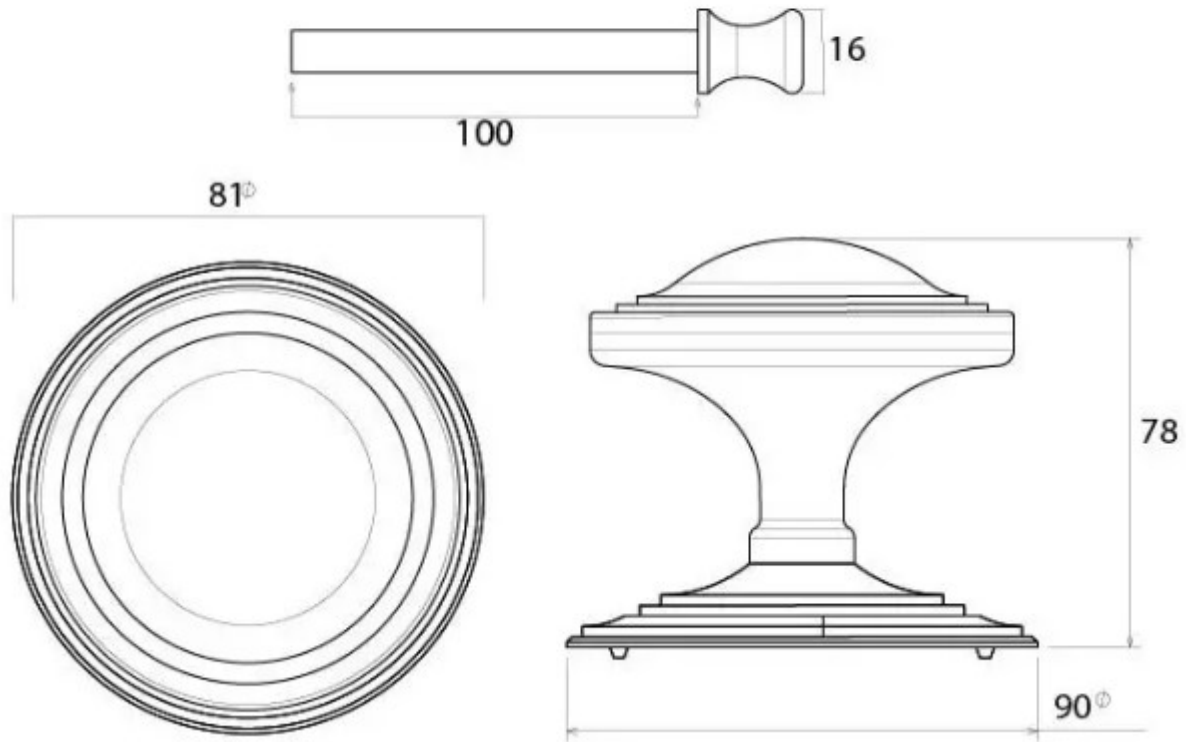

Blacksmith Art Deco Centre Door Knob - Pewter

Product Images

Description

- Designed to match our art deco door furniture to create a uniform feeling on your front door
- Handle used to pull a front door closed

Finish

- Pewter

Dimensions

- Knob Diameter - 81mm
- Base plate Diameter - 90mm
- Projection - 78mm

Important Info Before You Buy

- This centre door knob is a bolt through fixing and is secured from inside by a domed nut
- Comes with bolt to be cut to length and domed nut

Products in this set

48791.1 - Blacksmith Art Deco Centre Door Knob - 90mm Diameter - Pewter - Each