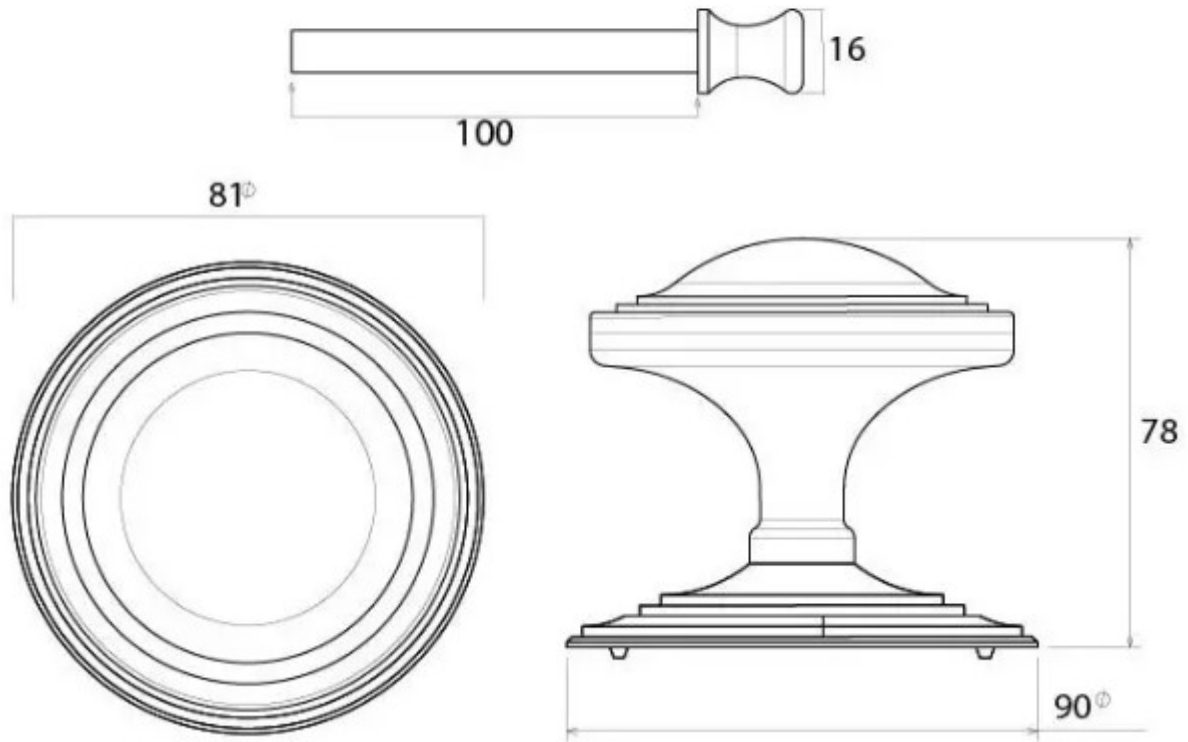

Period Art Deco Centre Door Knob - Aged Brass Unlacquered

Product Images

Description

- Designed to match our art deco door furniture to create a uniform feeling on your front door
- Handle used to pull a front door closed

Finish

- Aged Brass Unlacquered

Dimensions

- Knob Diameter - 81mm
- Base plate Diameter - 90mm
- Projection - 78mm

Important Info Before You Buy

- This centre door knob is a bolt through fixing and is secured from inside by a domed nut
- Comes with bolt to be cut to length and domed nut

Products in this set

48792.1 - Period Art Deco Centre Door Knob - 90mm Diameter - Aged Brass Unlacquered - Each