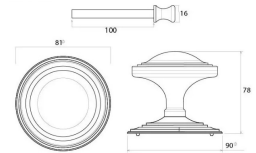

Period Art Deco Centre Door Knob - Aged Brass Unlacquered

Product Images

Description

- Designed to match our art deco door furniture to create a uniform feeling on your front door
- Handle used to pull a front door closed

Finish

- Aged Brass Unlacquered

Dimensions

- Knob Diameter - 81mm
- Base plate Diameter - 90mm
- Projection - 78mm

Important Info Before You Buy

- This centre door knob is a bolt through fixing and is secured from inside by a domed nut
- Comes with bolt to be cut to length and domed nut

Products in this set

48792.1 - Period Art Deco Centre Door Knob - 90mm Diameter - Aged Brass Unlacquered - Each