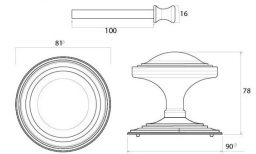

Period Art Deco Centre Door Knob - Polished Chrome

Product Images

Description

- Designed to match our art deco door furniture to create a uniform feeling on your front door
- Handle used to pull a front door closed

Finish

- Polished Chrome

Dimensions

- Knob Diameter - 81mm
- Base plate Diameter - 90mm
- Projection - 78mm

Important Info Before You Buy

- This centre door knob is a bolt through fixing and is secured from inside by a domed nut
- Comes with bolt to be cut to length and domed nut

Products in this set

48794.1 - Period Art Deco Centre Door Knob - 90mm Diameter - Polished Chrome - Each