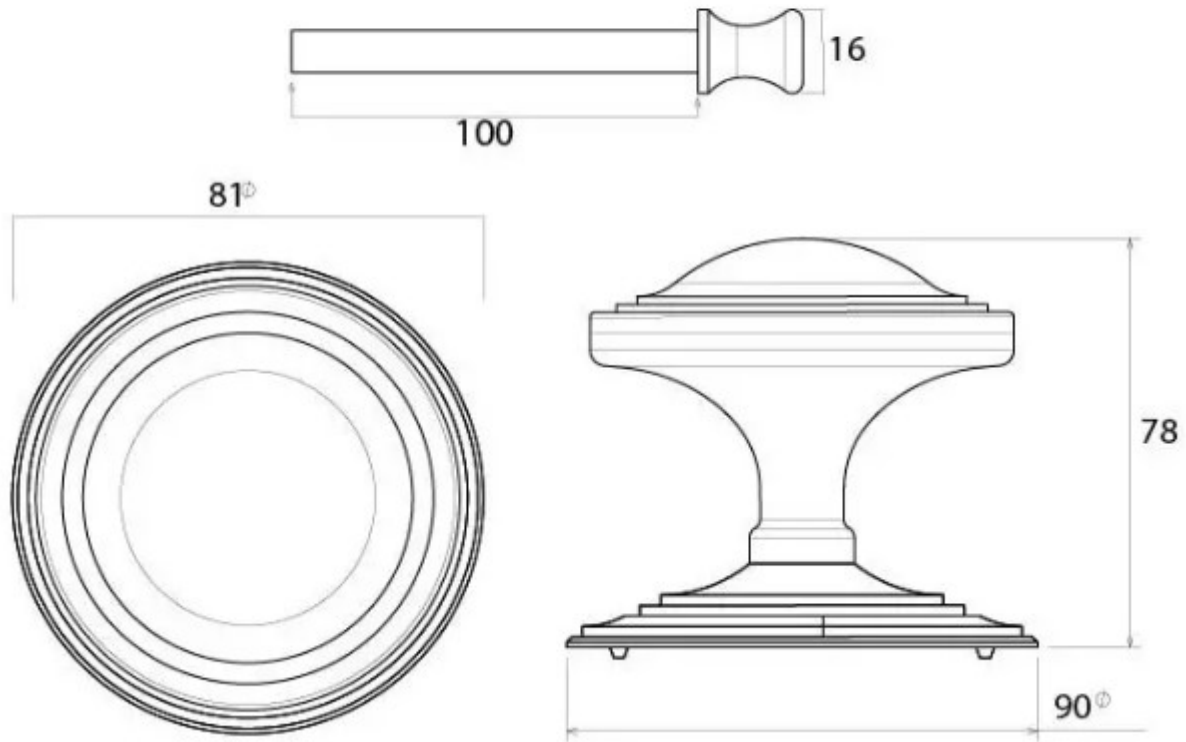

Period Art Deco Centre Door Knob - Polished Chrome

Product Images

Description

- Designed to match our art deco door furniture to create a uniform feeling on your front door
- Handle used to pull a front door closed

Finish

- Polished Chrome

Dimensions

- Knob Diameter - 81mm
- Base plate Diameter - 90mm
- Projection - 78mm

Important Info Before You Buy

- This centre door knob is a bolt through fixing and is secured from inside by a domed nut
- Comes with bolt to be cut to length and domed nut

Products in this set

48794.1 - Period Art Deco Centre Door Knob - 90mm Diameter - Polished Chrome - Each