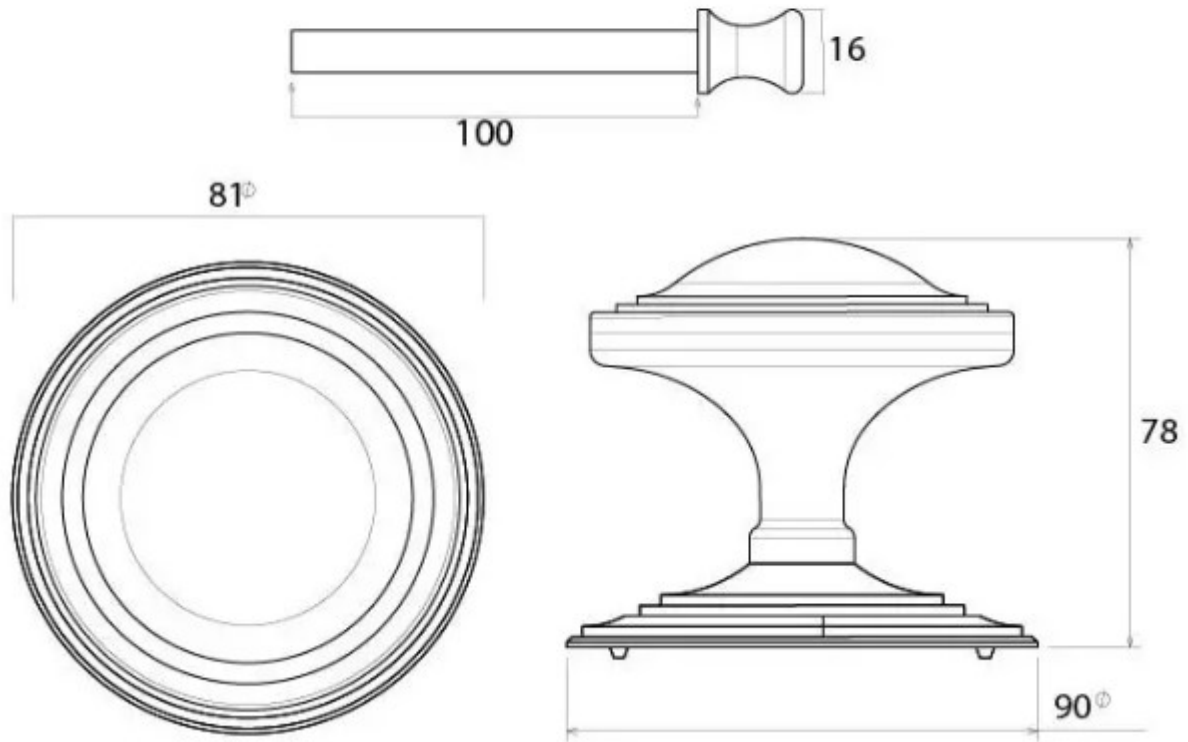

Period Art Deco Centre Door Knob - Aged Solid Bronze

Product Images

Description

- Designed to match our art deco door furniture to create a uniform feeling on your front door
- Handle used to pull a front door closed

Finish

- Aged Bronze

Dimensions

- Knob Diameter - 81mm
- Base plate Diameter - 90mm
- Projection - 78mm

Important Info Before You Buy

- This centre door knob is a bolt through fixing and is secured from inside by a domed nut
- Comes with bolt to be cut to length and domed nut

Products in this set

48795.1 - Period Art Deco Centre Door Knob - 90mm Diameter - Aged Solid Bronze - Each