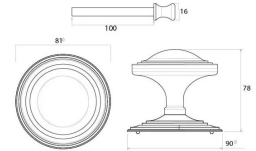

Period Art Deco Centre Door Knob - Aged Solid Bronze

Product Images

Description

- Designed to match our art deco door furniture to create a uniform feeling on your front door
- Handle used to pull a front door closed

Finish

- Aged Bronze

Dimensions

- Knob Diameter - 81mm
- Base plate Diameter - 90mm
- Projection - 78mm

Important Info Before You Buy

- This centre door knob is a bolt through fixing and is secured from inside by a domed nut
- Comes with bolt to be cut to length and domed nut

Products in this set

48795.1 - Period Art Deco Centre Door Knob - 90mm Diameter - Aged Solid Bronze - Each