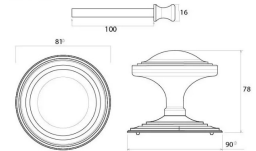

Period Art Deco Centre Door Knob - Polished Solid Bronze

Product Images

Description

- Designed to match our art deco door furniture to create a uniform feeling on your front door
- Handle used to pull a front door closed

Finish

- Polished Bronze

Dimensions