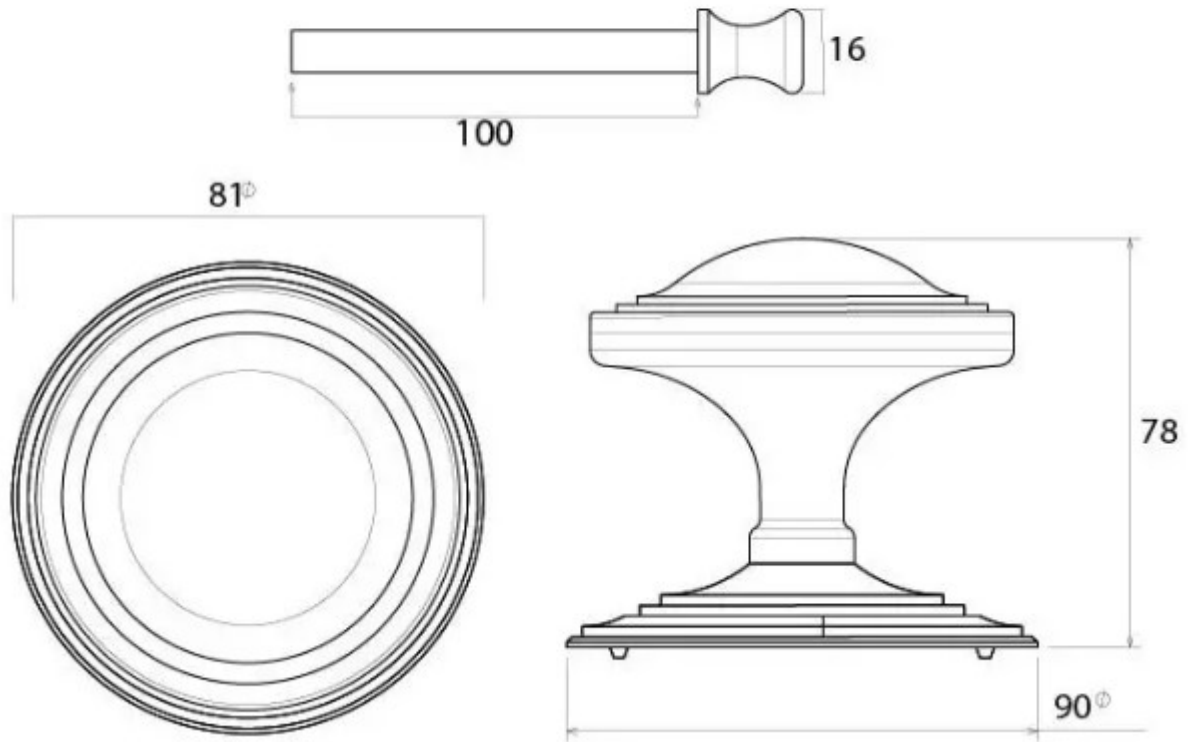

### Product Images

### Dimensions

- Knob Diameter - 81mm
- Base plate Diameter - 90mm
- Projection - 78mm

#### Products in this set

48796.1 - Period Art Deco Centre Door Knob - 90mm Diameter - Polished Solid Bronze - Each