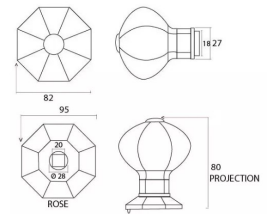

Octagonal Centre Door Knob - External Beeswax

Product Images

Description

- Designed to match country cottages, town houses or high street shops furniture to create a uniform feeling on your front door
- Handle used to pull a front door closed

Finish

- External Beeswax

Dimensions

- Knob Diameter - 82mm
- Base plate Diameter - 95mm
- Projection - 80mm

Important Info Before You Buy

- This centre door knob is a bolt through fixing and is secured from inside by a domed nut
- Comes with bolt to be cut to length and domed nut

Products in this set

48797.1 - Octagonal Centre Door Knob - 95mm Diameter - External Beeswax - Each