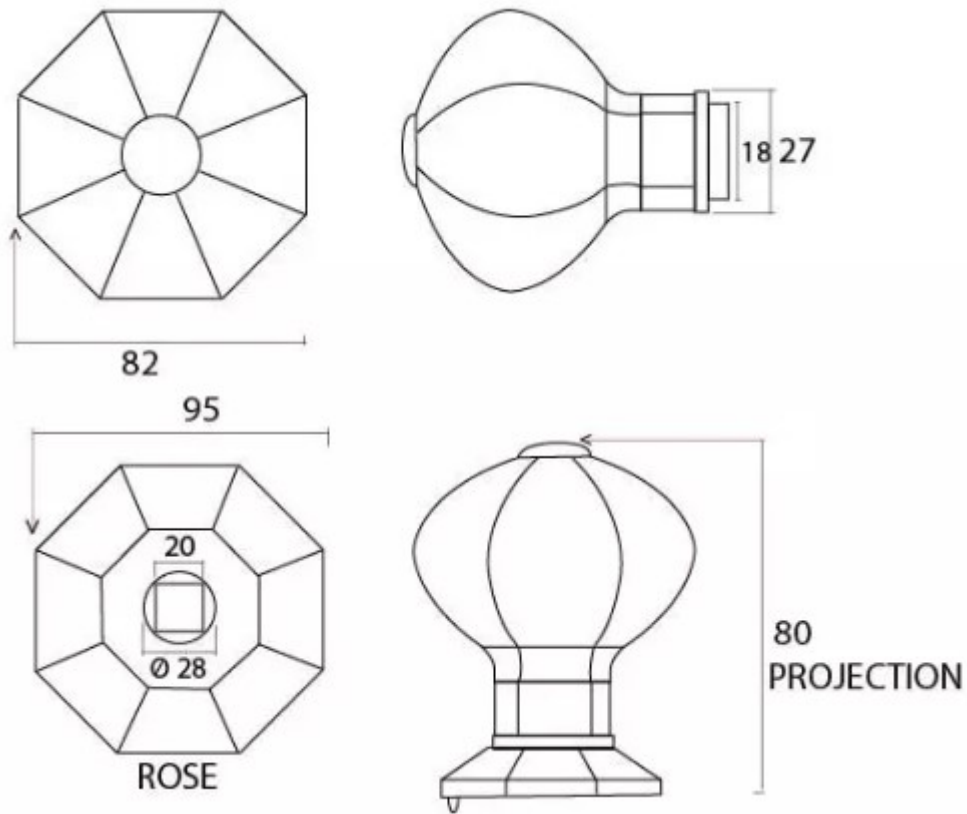

Octagonal Centre Door Knob - External Beeswax

Product Images

Description

- Designed to match country cottages, town houses or high street shops furniture to create a uniform feeling on your front door
- Handle used to pull a front door closed

Finish

- External Beeswax

Dimensions

- Knob Diameter - 82mm
- Base plate Diameter - 95mm
- Projection - 80mm

Important Info Before You Buy

- This centre door knob is a bolt through fixing and is secured from inside by a domed nut
- Comes with bolt to be cut to length and domed nut

Products in this set

48797.1 - Octagonal Centre Door Knob - 95mm Diameter - External Beeswax - Each